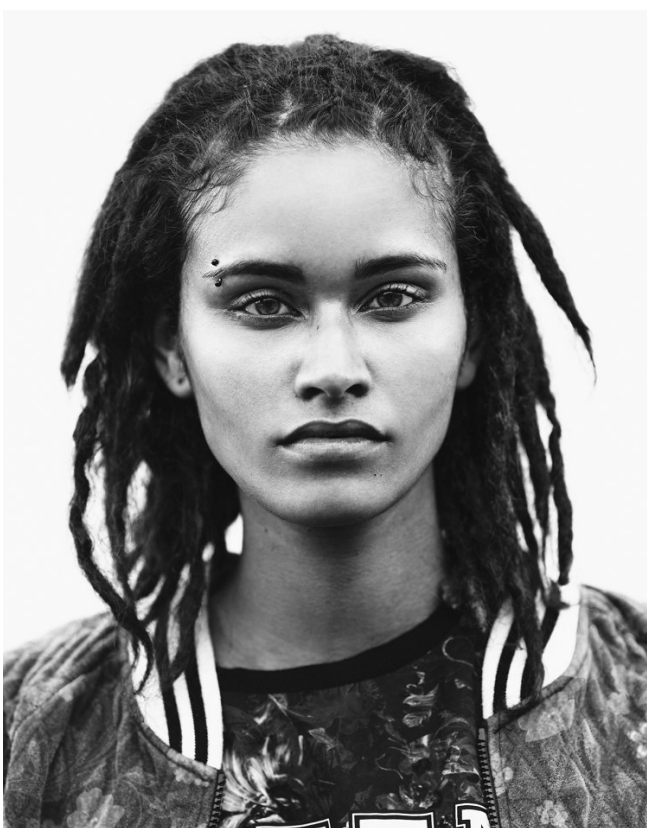

citizen
A Division Of Boss Models

ZEONA ZASS

Height: 181cm Bust: 81cm Waist: 68cm Hips: 93cm Shoe: 7.5 UK Hair: Brown Eyes: Green/Brown

citizen
A Division Of Boss Models

ZEONA ZASS

Height: 181cm Bust: 81cm Waist: 68cm Hips: 93cm Shoe: 7.5 UK Hair: Brown Eyes: Green/Brown