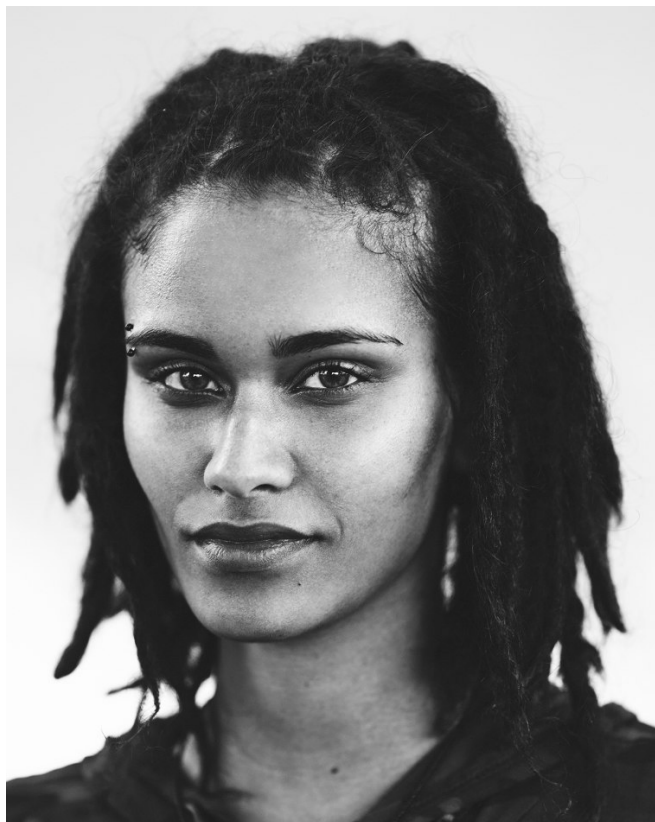

citizen
A Division Of Boss Models

ZEONA ZASS

Height: 181cm Bust: 81cm Waist: 68cm Hips: 93cm Shoe: 7.5 UK Hair: Brown Eyes: Green/Brown

citizen
A Division Of Boss Models

ZEONA ZASS

Height: 181cm Bust: 81cm Waist: 68cm Hips: 93cm Shoe: 7.5 UK Hair: Brown Eyes: Green/Brown