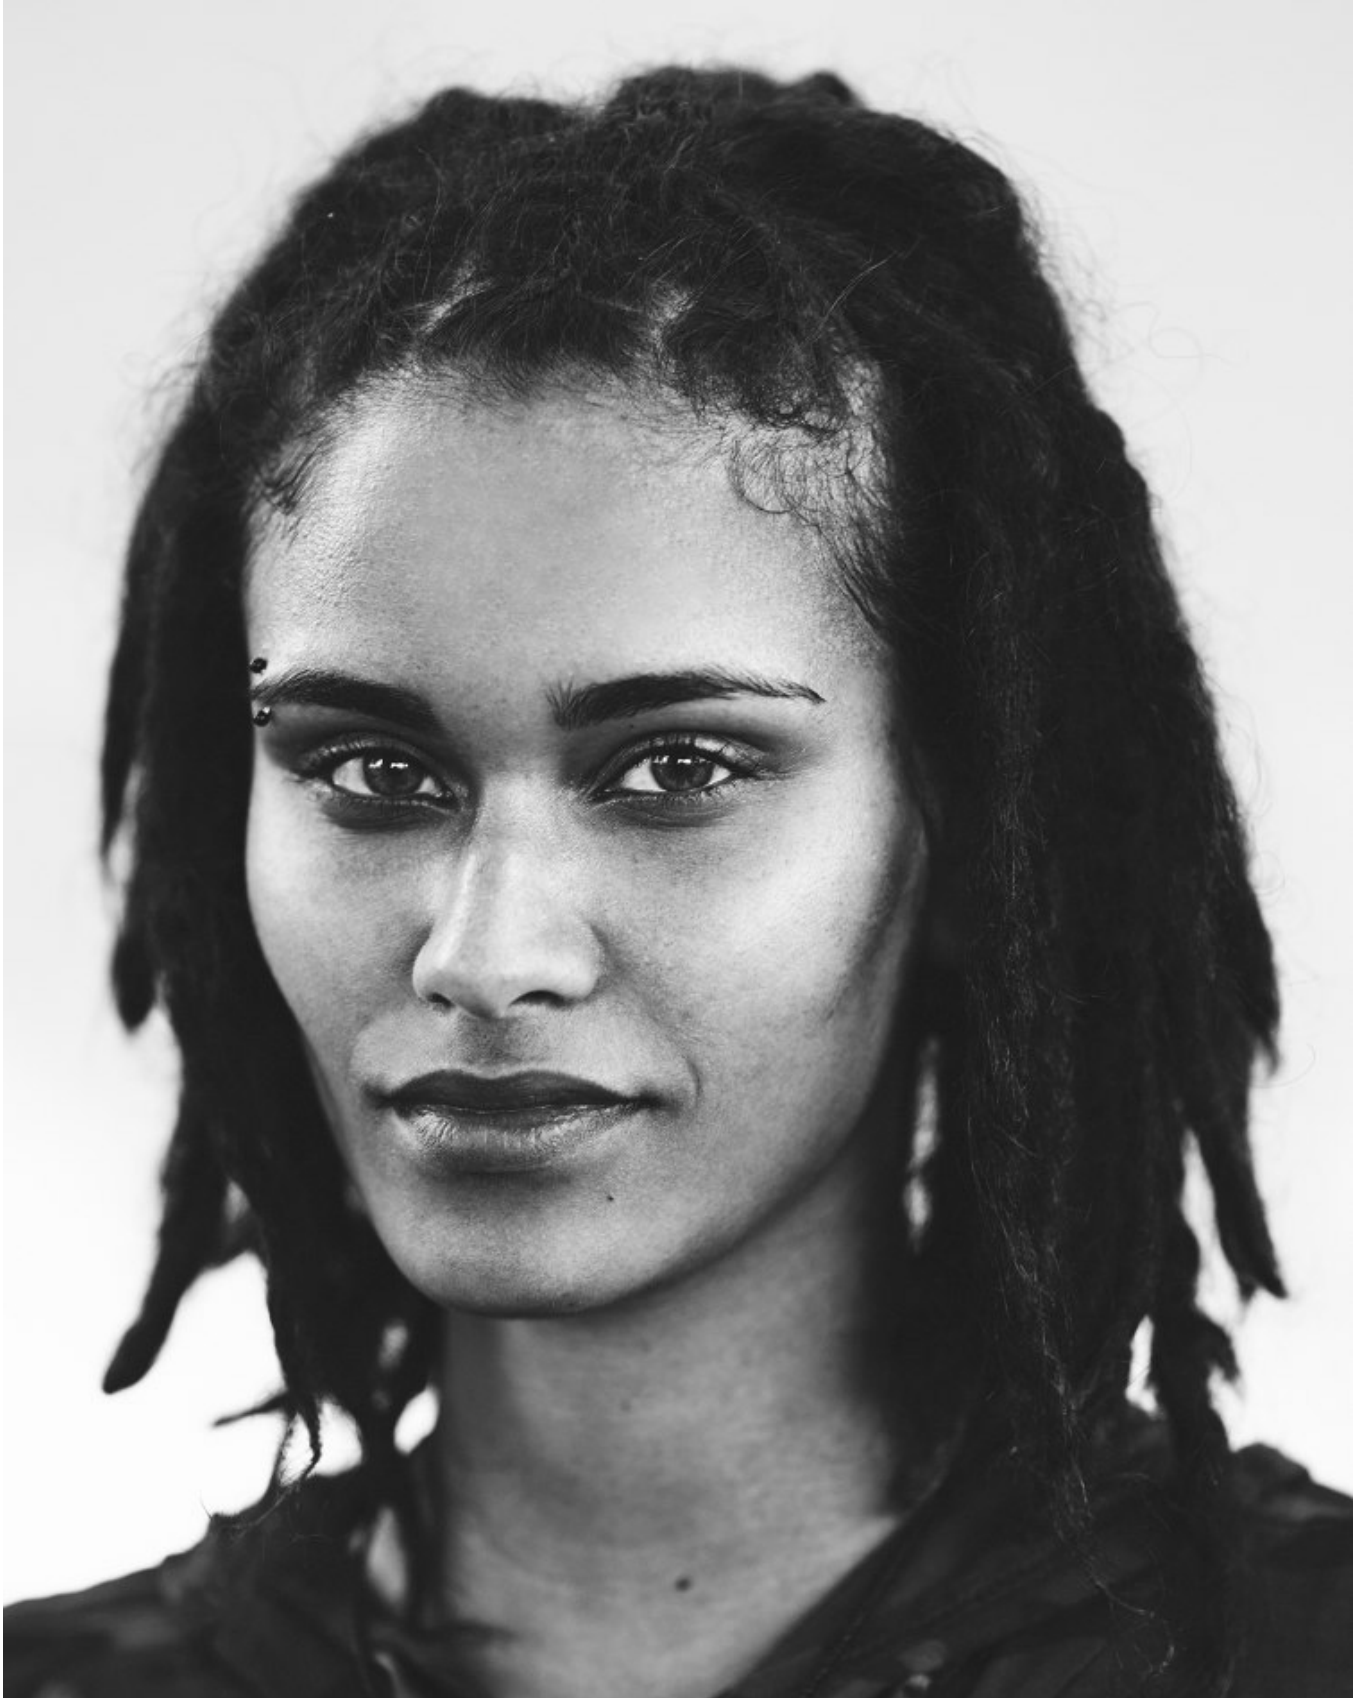

citizen
A Division Of Boss Models

ZEONA ZASS

Height: 181cm Bust: 81cm Waist: 68cm Hips: 93cm Shoe: 7.5 UK Hair: Brown Eyes: Green/Brown

citizen
A Division Of Boss Models

ZEONA ZASS

Height: 181cm Bust: 81cm Waist: 68cm Hips: 93cm Shoe: 7.5 UK Hair: Brown Eyes: Green/Brown

citizen
A Division Of Boss Models

ZEONA ZASS

Height: 181cm Bust: 81cm Waist: 68cm Hips: 93cm Shoe: 7.5 UK Hair: Brown Eyes: Green/Brown