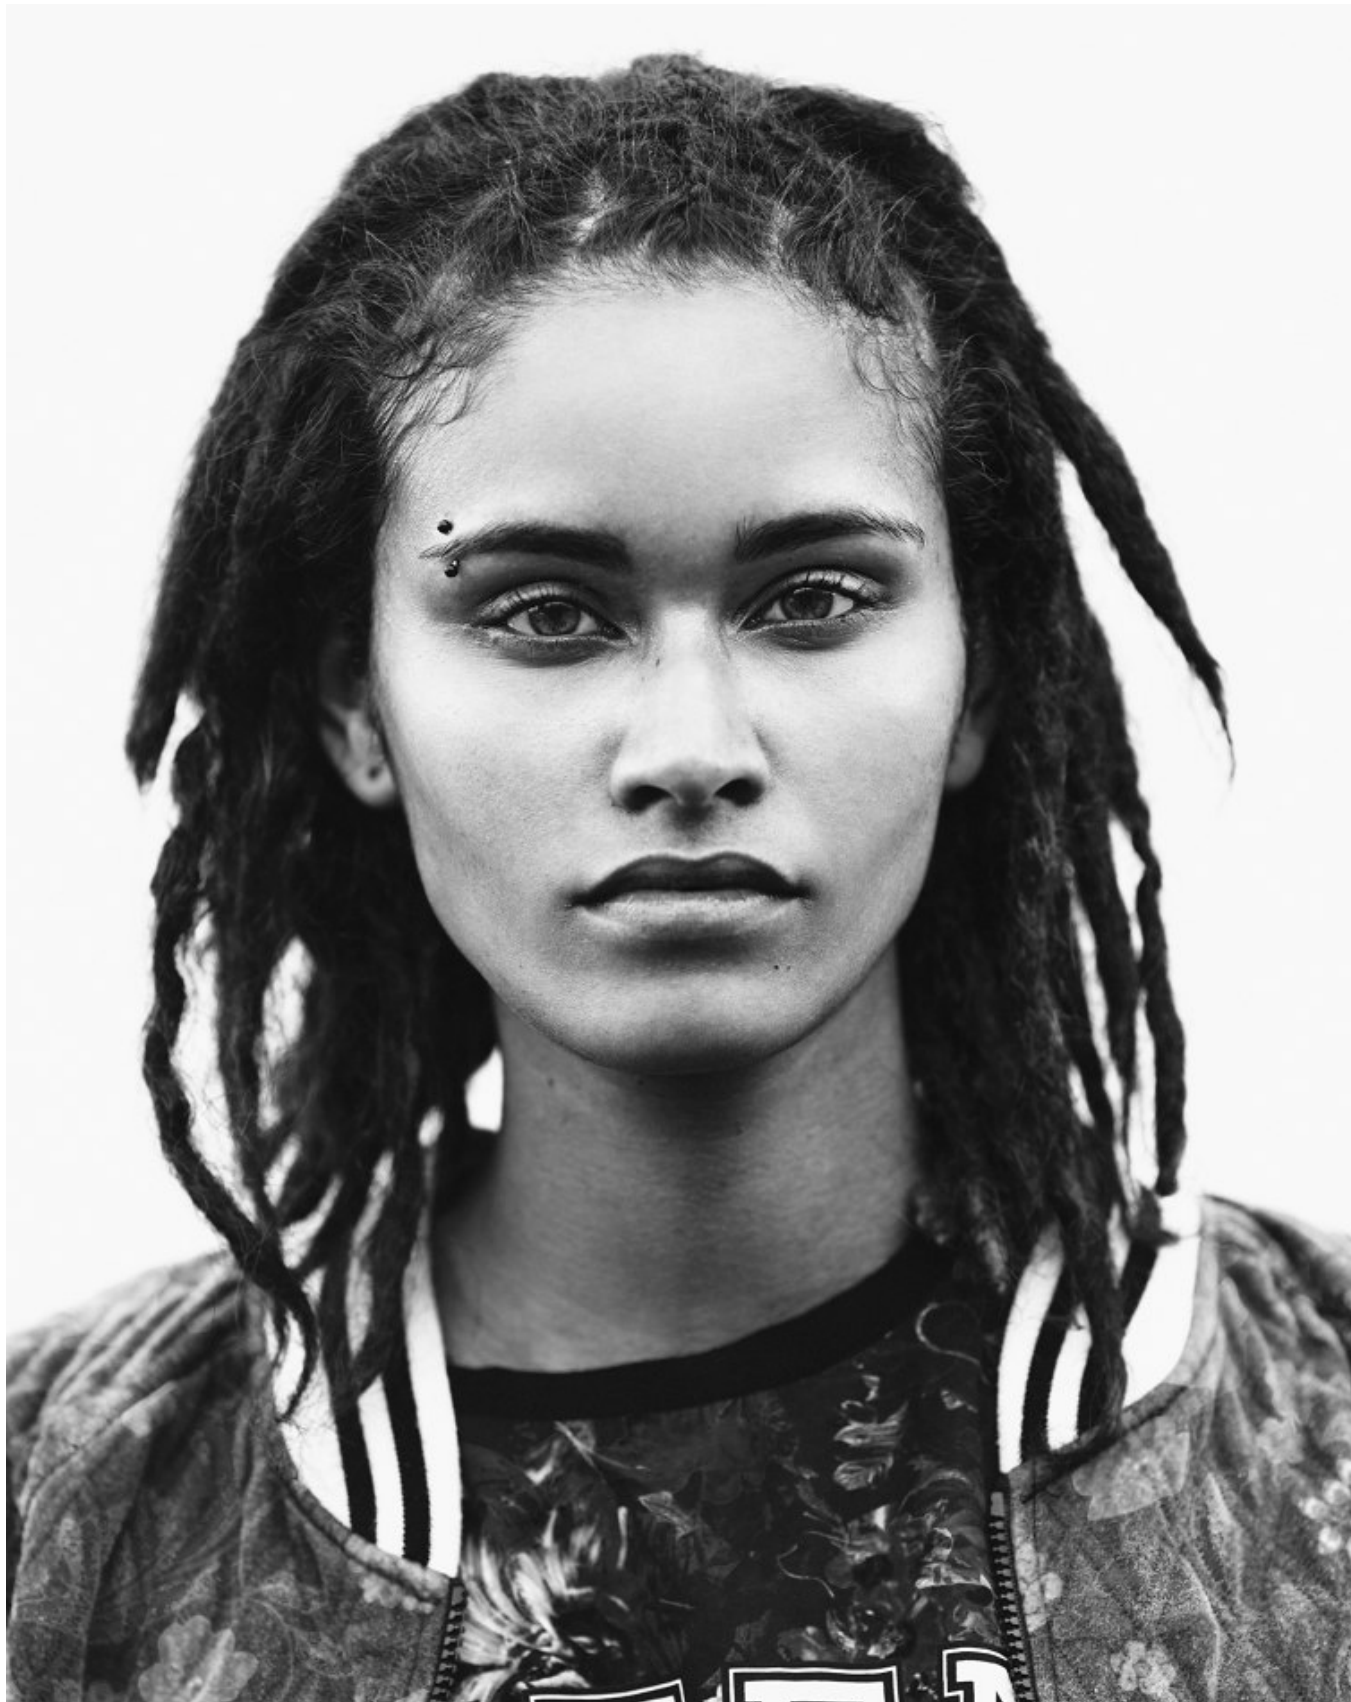

citizen
A Division Of Boss Models

ZEONA ZASS

Height: 181cm Bust: 81cm Waist: 68cm Hips: 93cm Shoe: 7.5 UK Hair: Brown Eyes: Green/Brown

citizen
A Division Of Boss Models

ZEONA ZASS

Height: 181cm Bust: 81cm Waist: 68cm Hips: 93cm Shoe: 7.5 UK Hair: Brown Eyes: Green/Brown

citizen
A Division Of Boss Models

ZEONA ZASS

Height: 181cm Bust: 81cm Waist: 68cm Hips: 93cm Shoe: 7.5 UK Hair: Brown Eyes: Green/Brown