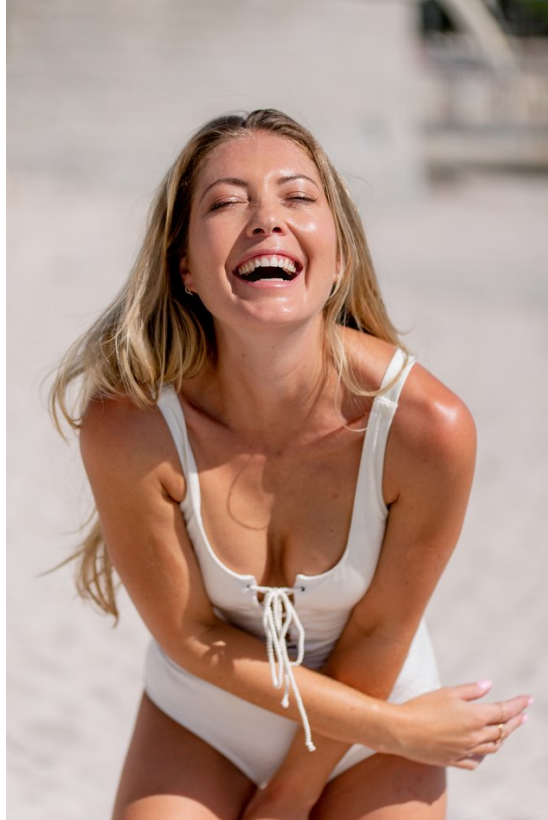

W MANAGEMENT

A Division Of Boss Models

MICHARN POLLOCK

Height: 170cm Bust: 86cm Waist: 64cm Hips: 93cm Shoe: 6 UK Hair: Blonde Eyes: Blue

W MANAGEMENT

A Division Of Boss Models

MICHARN POLLOCK

Height: 170cm Bust: 86cm Waist: 64cm Hips: 93cm Shoe: 6 UK Hair: Blonde Eyes: Blue