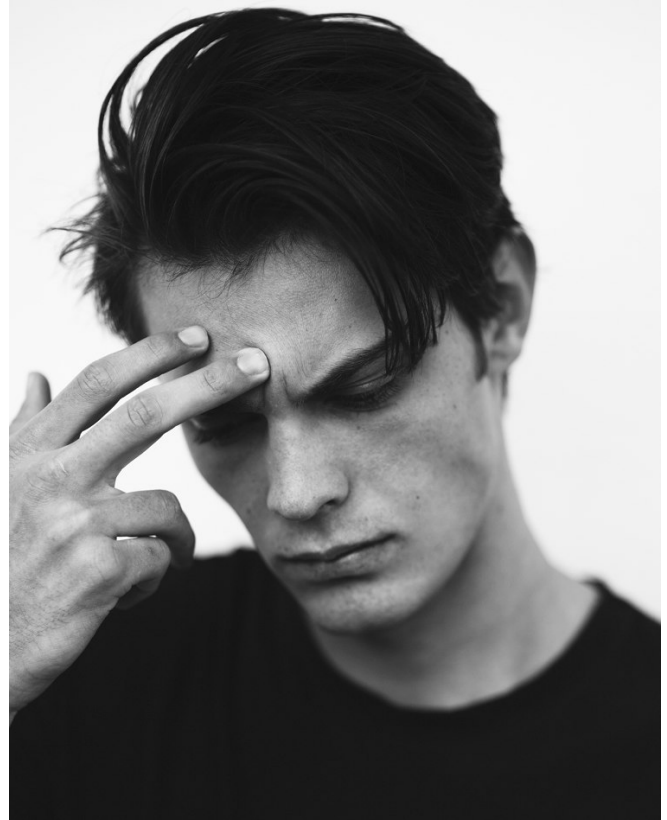

BOSS MODELS

CAPE TOWN

BLAZE THOMPSON

Height: 186cm Chest: 92cm Waist: 72cm Suit: 36 R Shoe: 10 UK Hair: Brown Eyes: Green/Brown

BOSS MODELS

CAPE TOWN

BLAZE THOMPSON

Height: 186cm Chest: 92cm Waist: 72cm Suit: 36 R Shoe: 10 UK Hair: Brown Eyes: Green/Brown

BOSS MODELS

CAPE TOWN

BLAZE THOMPSON

Height: 186cm Chest: 92cm Waist: 72cm Suit: 36 R Shoe: 10 UK Hair: Brown Eyes: Green/Brown