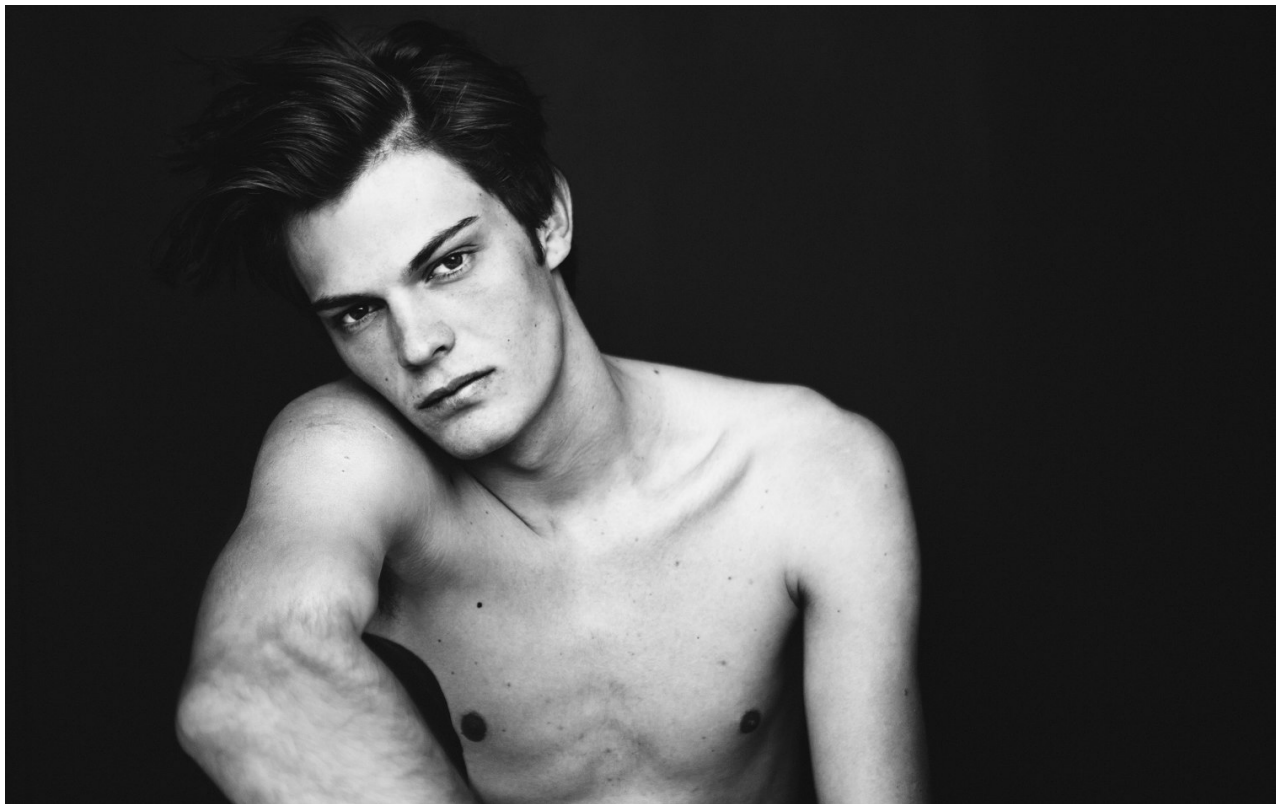

BOSS MODELS

CAPE TOWN

BLAZE THOMPSON

Height: 186cm Chest: 92cm Waist: 72cm Suit: 36 R Shoe: 10 UK Hair: Brown Eyes: Green/Brown

BOSS MODELS

CAPE TOWN

BLAZE THOMPSON

Height: 186cm Chest: 92cm Waist: 72cm Suit: 36 R Shoe: 10 UK Hair: Brown Eyes: Green/Brown

BOSS MODELS

CAPE TOWN

BLAZE THOMPSON

Height: 186cm Chest: 92cm Waist: 72cm Suit: 36 R Shoe: 10 UK Hair: Brown Eyes: Green/Brown