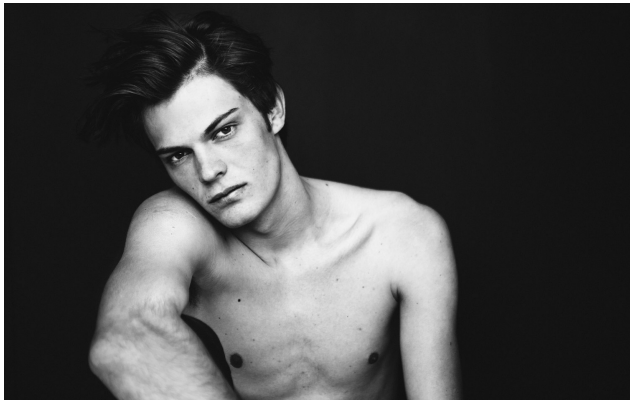

BOSS MODELS

CAPE TOWN

BLAZE THOMPSON

Height: 186cm Chest: 92cm Waist: 72cm Suit: 36 R Shoe: 10 UK Hair: Brown Eyes: Green/Brown