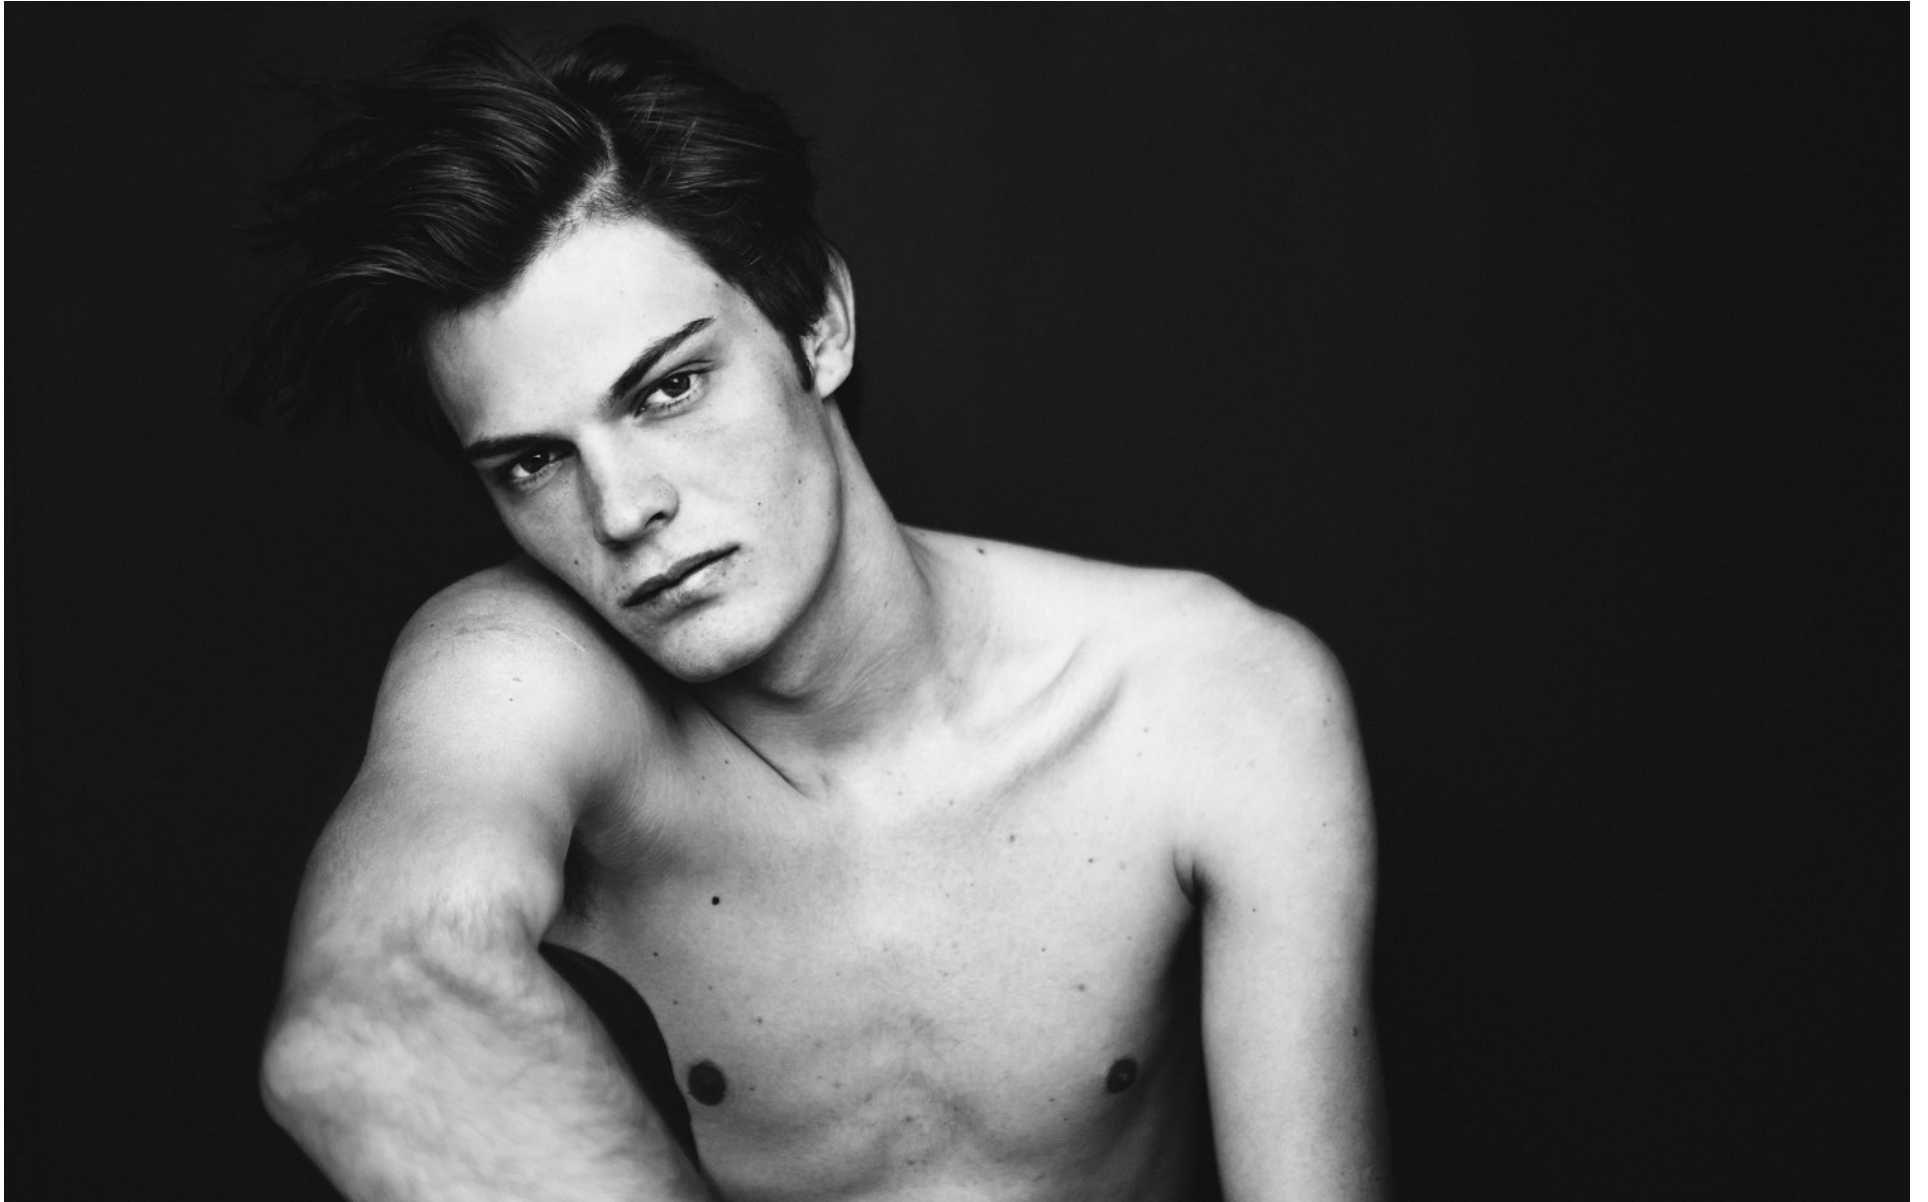

BOSS MODELS

CAPE TOWN

BLAZE THOMPSON

Height: 186cm Chest: 92cm Waist: 72cm Suit: 36 R Shoe: 10 UK Hair: Brown Eyes: Green/Brown

BOSS MODELS

CAPE TOWN

BLAZE THOMPSON

Height: 186cm Chest: 92cm Waist: 72cm Suit: 36 R Shoe: 10 UK Hair: Brown Eyes: Green/Brown