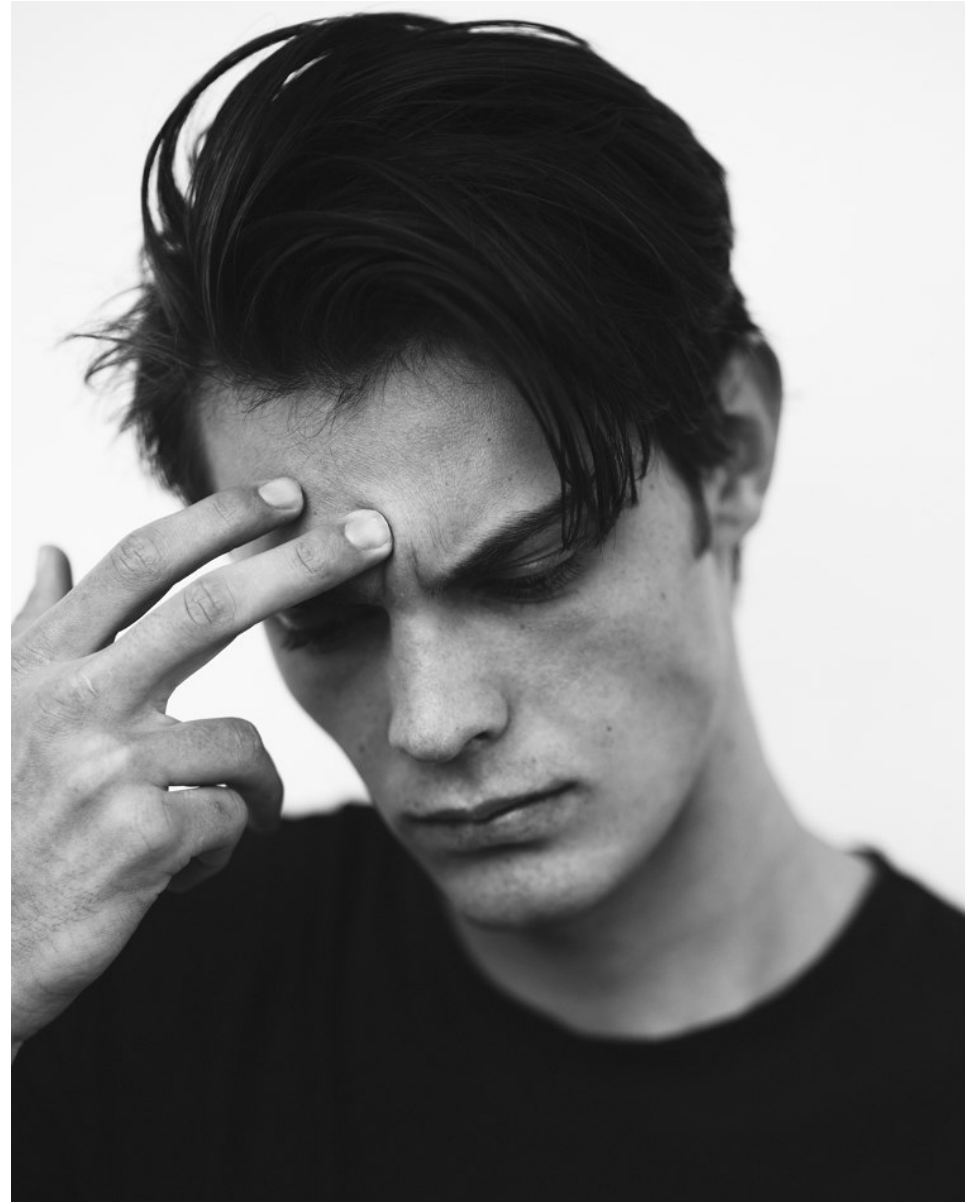

BOSS MODELS

CAPE TOWN

BLAZE THOMPSON

Height: 186cm Chest: 92cm Waist: 72cm Suit: 36 R Shoe: 10 UK Hair: Brown Eyes: Green/Brown