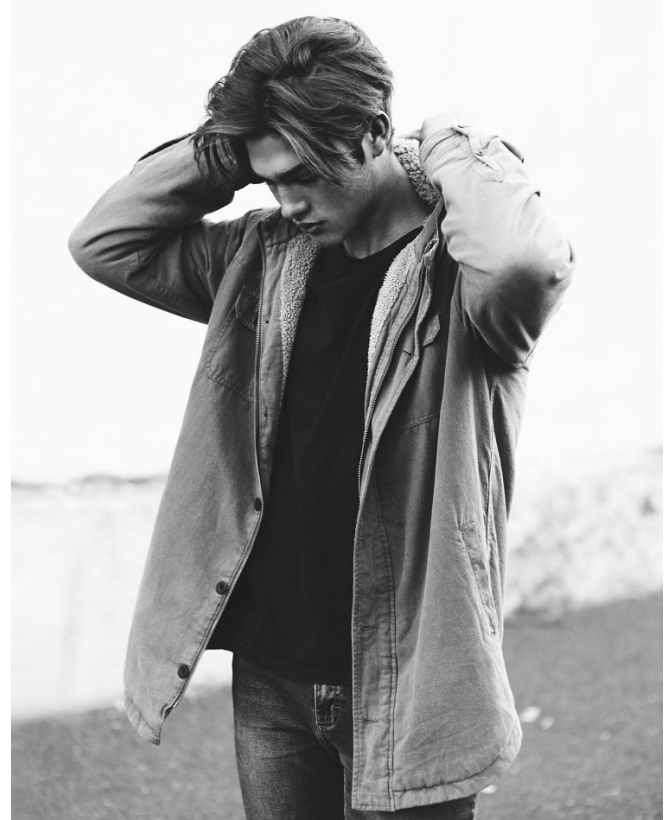

# BOSS MODELS

CAPE TOWN

LUKE BAARD

Height: 183cm Waist: 84cm Shoe: 12 UK Hair: Brown Eyes: Brown