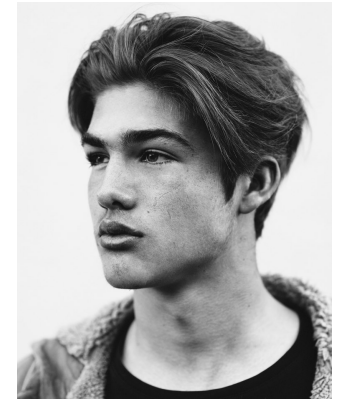

# BOSS MODELS

CAPE TOWN

## LUKE BAARD

Height: 183cm Waist: 84cm Shoe: 12 UK Hair: Brown Eyes: Brown