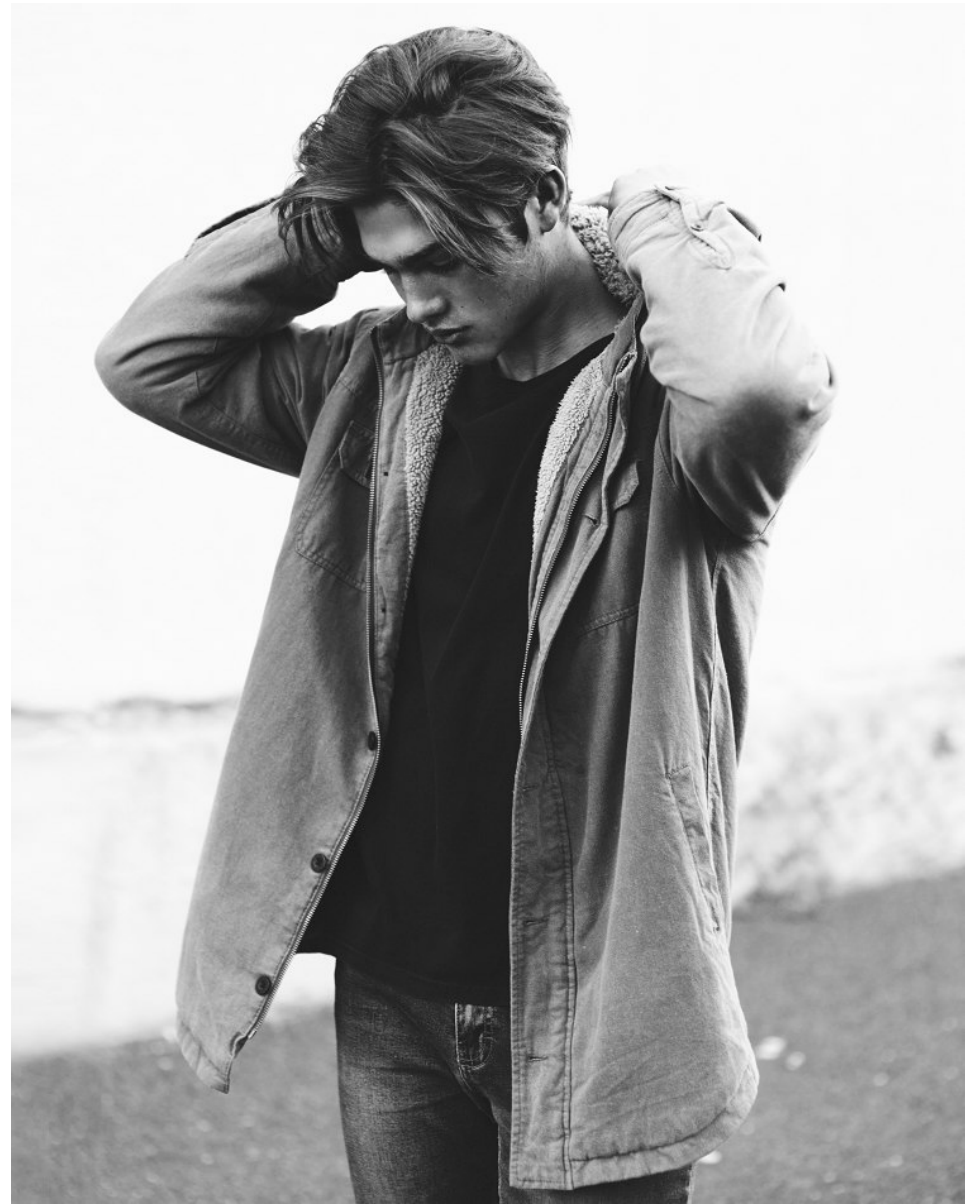

BOSS MODELS

CAPE TOWN

LUKE BAARD

Height: 183cm Waist: 84cm Shoe: 12 UK Hair: Brown Eyes: Brown

BOSS MODELS

CAPE TOWN

LUKE BAARD

Height: 183cm Waist: 84cm Shoe: 12 UK Hair: Brown Eyes: Brown