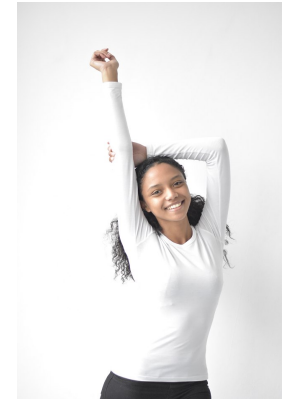

# BOSS MODELS

DURBAN

## ERIN-LEE BADEROON

Height: 165cm Bust: 76cm Waist: 61cm Hips: 91cm Shoe: 6 UK Hair: Black Eyes: Brown