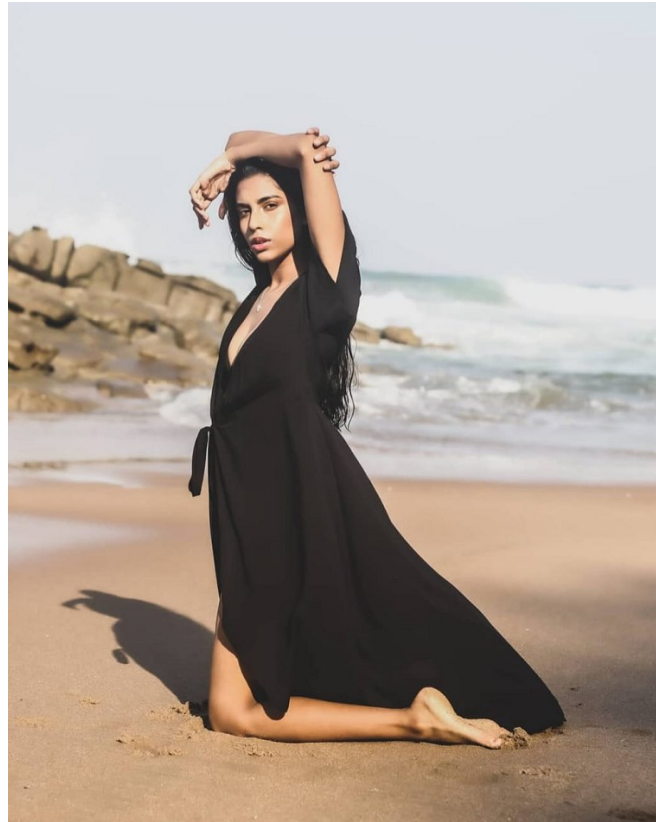

BOSS MODELS

DURBAN

SARUSHKA NAIDOO

Height: 170cm Bust: 81cm Waist: 61cm Hips: 88cm Shoe: 6 UK Hair: Black Eyes: Brown

BOSS MODELS

DURBAN

SARUSHKA NAIDOO

Height: 170cm Bust: 81cm Waist: 61cm Hips: 88cm Shoe: 6 UK Hair: Black Eyes: Brown

BOSS MODELS

DURBAN

SARUSHKA NAIDOO

Height: 170cm Bust: 81cm Waist: 61cm Hips: 88cm Shoe: 6 UK Hair: Black Eyes: Brown