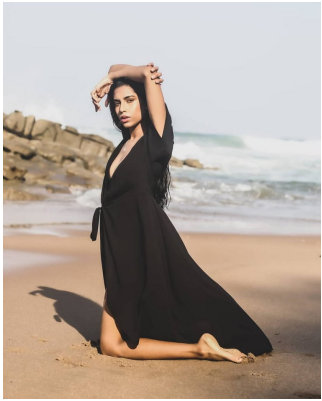

# BOSS MODELS

DURBAN

## SARUSHKA NAIDOO

Height: 170cm Bust: 81cm Waist: 61cm Hips: 88cm Shoe: 6 UK Hair: Black Eyes: Brown