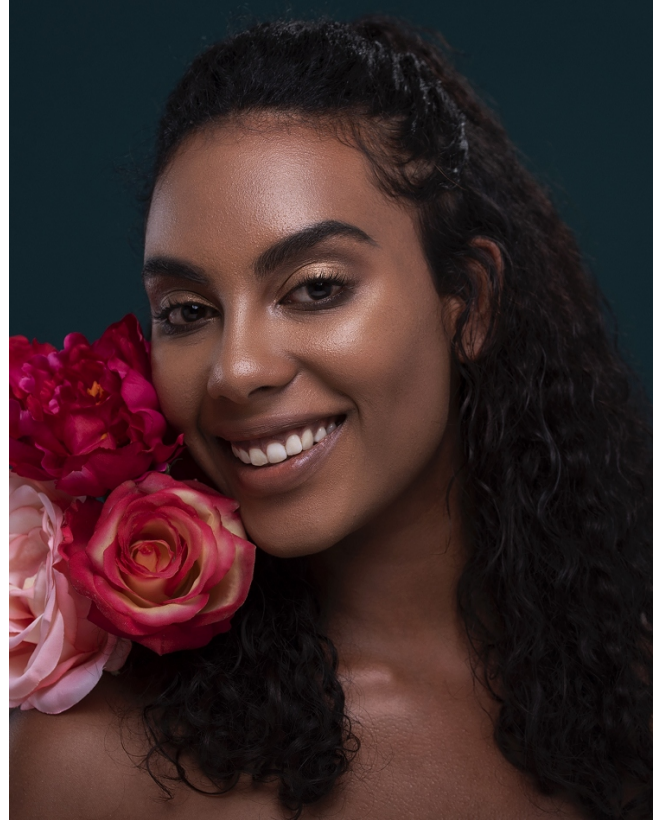

# BOSS MODELS

DURBAN

CAITLYNN KUPPAN LUKE

Height: 168cm Bust: 82cm Waist: 71cm Hips: 99cm Shoe: 6 UK Hair: Brown Eyes: Brown