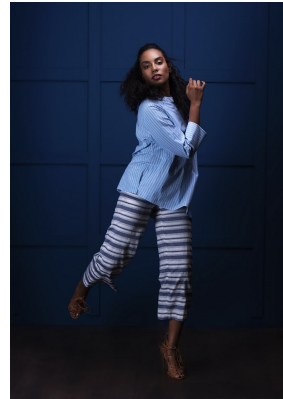

# BOSS MODELS

DURBAN

## CAITLYNN KUPPAN LUKE

Height: 168cm Bust: 82cm Waist: 71cm Hips: 99cm Shoe: 6 UK Hair: Brown Eyes: Brown