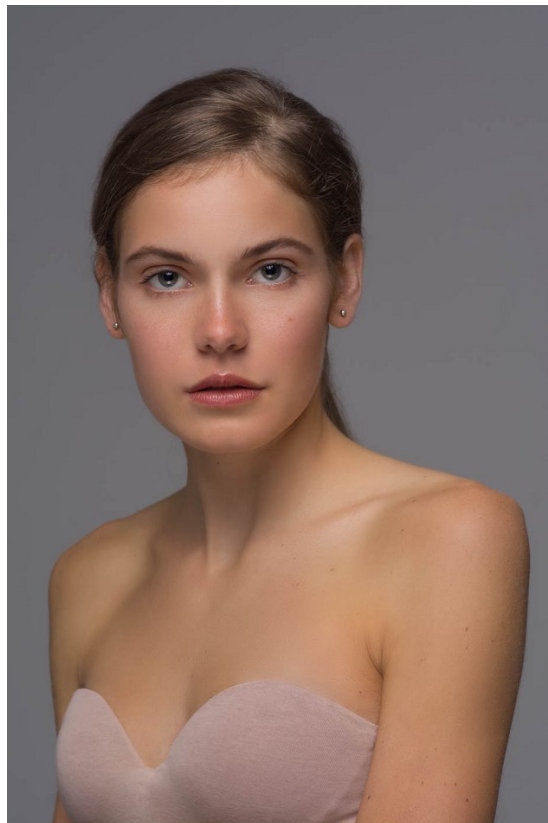

# BOSS MODELS

DURBAN

TRISTEN NIMMO

Height: 163cm Bust: 76cm Waist: 59cm Hips: 89cm Shoe: 4.5 UK Hair: Blonde Eyes: Green