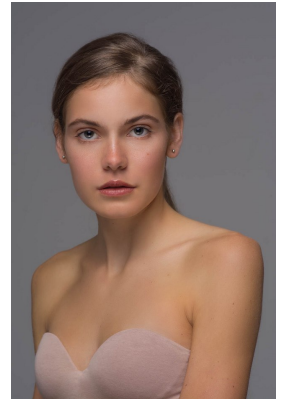

BOSS MODELS

DURBAN

TRISTEN NIMMO

Height: 163cm Bust: 76cm Waist: 59cm Hips: 89cm Shoe: 4.5 UK Hair: Blonde Eyes: Green