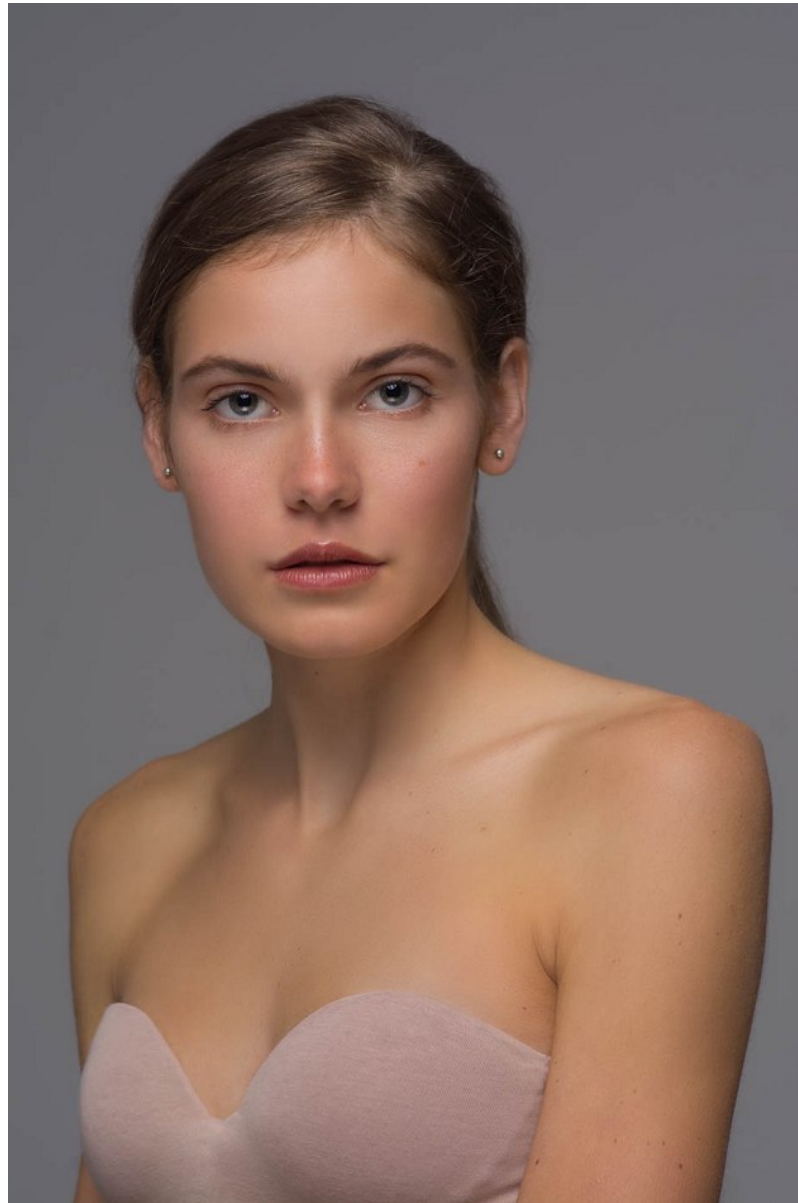

TRISTEN NIMMO

BOSS MODELS

DURBAN

TRISTEN NIMMO

Height: 163cm Bust: 76cm Waist: 59cm Hips: 89cm Shoe: 4.5 UK Hair: Blonde Eyes: Green