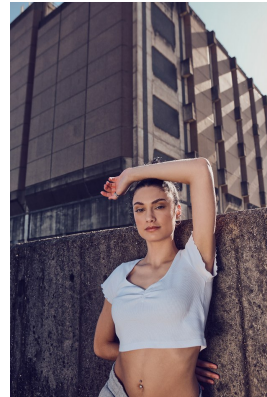

BOSS MODELS

DURBAN

JESSICA BOTHA

Height: 170cm Bust: 84cm Waist: 67cm Hips: 91cm Shoe: 7.5 UK Hair: Black Eyes: Green

BOSS MODELS

DURBAN

JESSICA BOTHA

Height: 170cm Bust: 84cm Waist: 67cm Hips: 91cm Shoe: 7.5 UK Hair: Black Eyes: Green