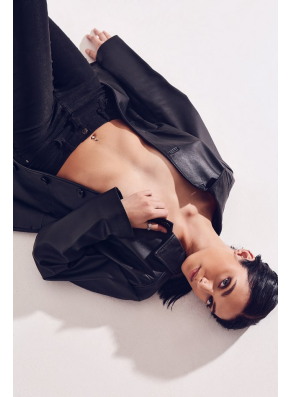

BOSS MODELS

DURBAN

JESSICA BOTHA

Height: 170cm Bust: 84cm Waist: 67cm Hips: 91cm Shoe: 7.5 UK Hair: Black Eyes: Green

BOSS MODELS

DURBAN

JESSICA BOTHA

Height: 170cm Bust: 84cm Waist: 67cm Hips: 91cm Shoe: 7.5 UK Hair: Black Eyes: Green