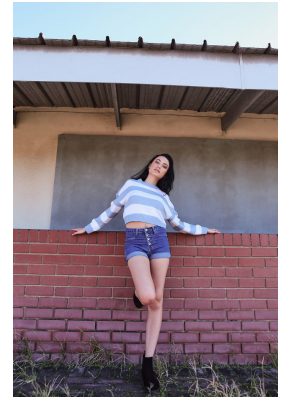

BOSS MODELS

DURBAN

JESSICA BOTHA

Height: 170cm Bust: 84cm Waist: 67cm Hips: 91cm Shoe: 7.5 UK Hair: Black Eyes: Green

BOSS MODELS

DURBAN

JESSICA BOTHA

Height: 170cm Bust: 84cm Waist: 67cm Hips: 91cm Shoe: 7.5 UK Hair: Black Eyes: Green