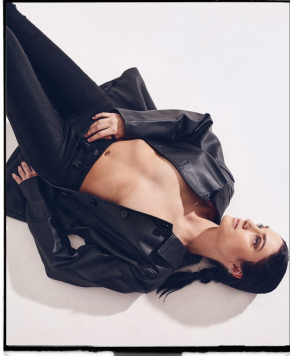

BOSS MODELS

DURBAN

JESSICA BOTHA

Height: 170cm Bust: 84cm Waist: 67cm Hips: 91cm Shoe: 7.5 UK Hair: Black Eyes: Green

BOSS MODELS

DURBAN

JESSICA BOTHA

Height: 170cm Bust: 84cm Waist: 67cm Hips: 91cm Shoe: 7.5 UK Hair: Black Eyes: Green