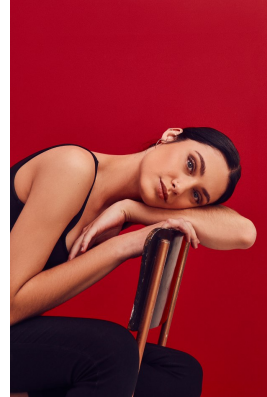

BOSS MODELS

DURBAN

JESSICA BOTHA

Height: 170cm Bust: 84cm Waist: 67cm Hips: 91cm Shoe: 7.5 UK Hair: Black Eyes: Green

BOSS MODELS

DURBAN

JESSICA BOTHA

Height: 170cm Bust: 84cm Waist: 67cm Hips: 91cm Shoe: 7.5 UK Hair: Black Eyes: Green