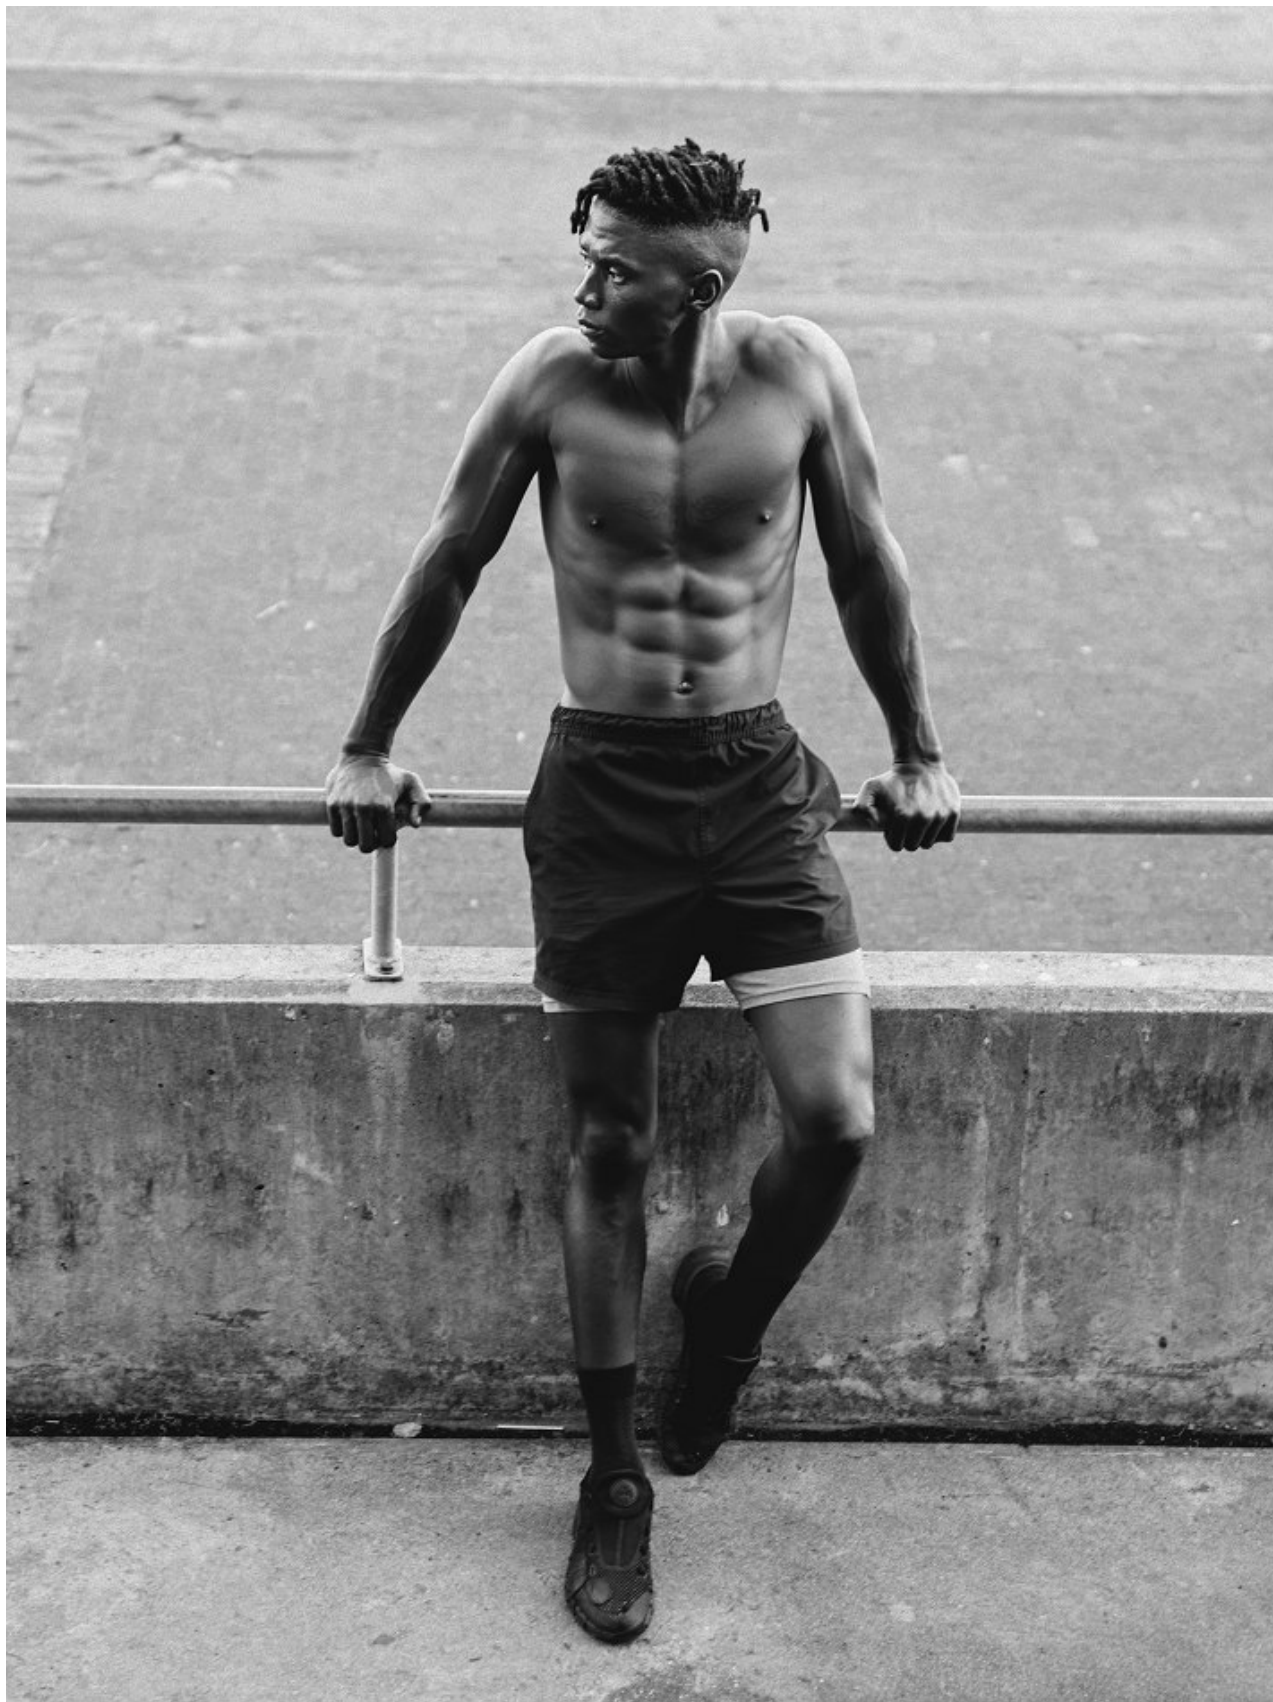

citizen
A Division Of Boss Models

OLLIE SOKANYILE

Height: 183cm Chest: 99cm Waist: 77cm Suit: 39 R Shoe: 9 UK Hair: Black Eyes: Brown

citizen
A Division Of Boss Models

OLLIE SOKANYILE

Height: 183cm Chest: 99cm Waist: 77cm Suit: 39 R Shoe: 9 UK Hair: Black Eyes: Brown