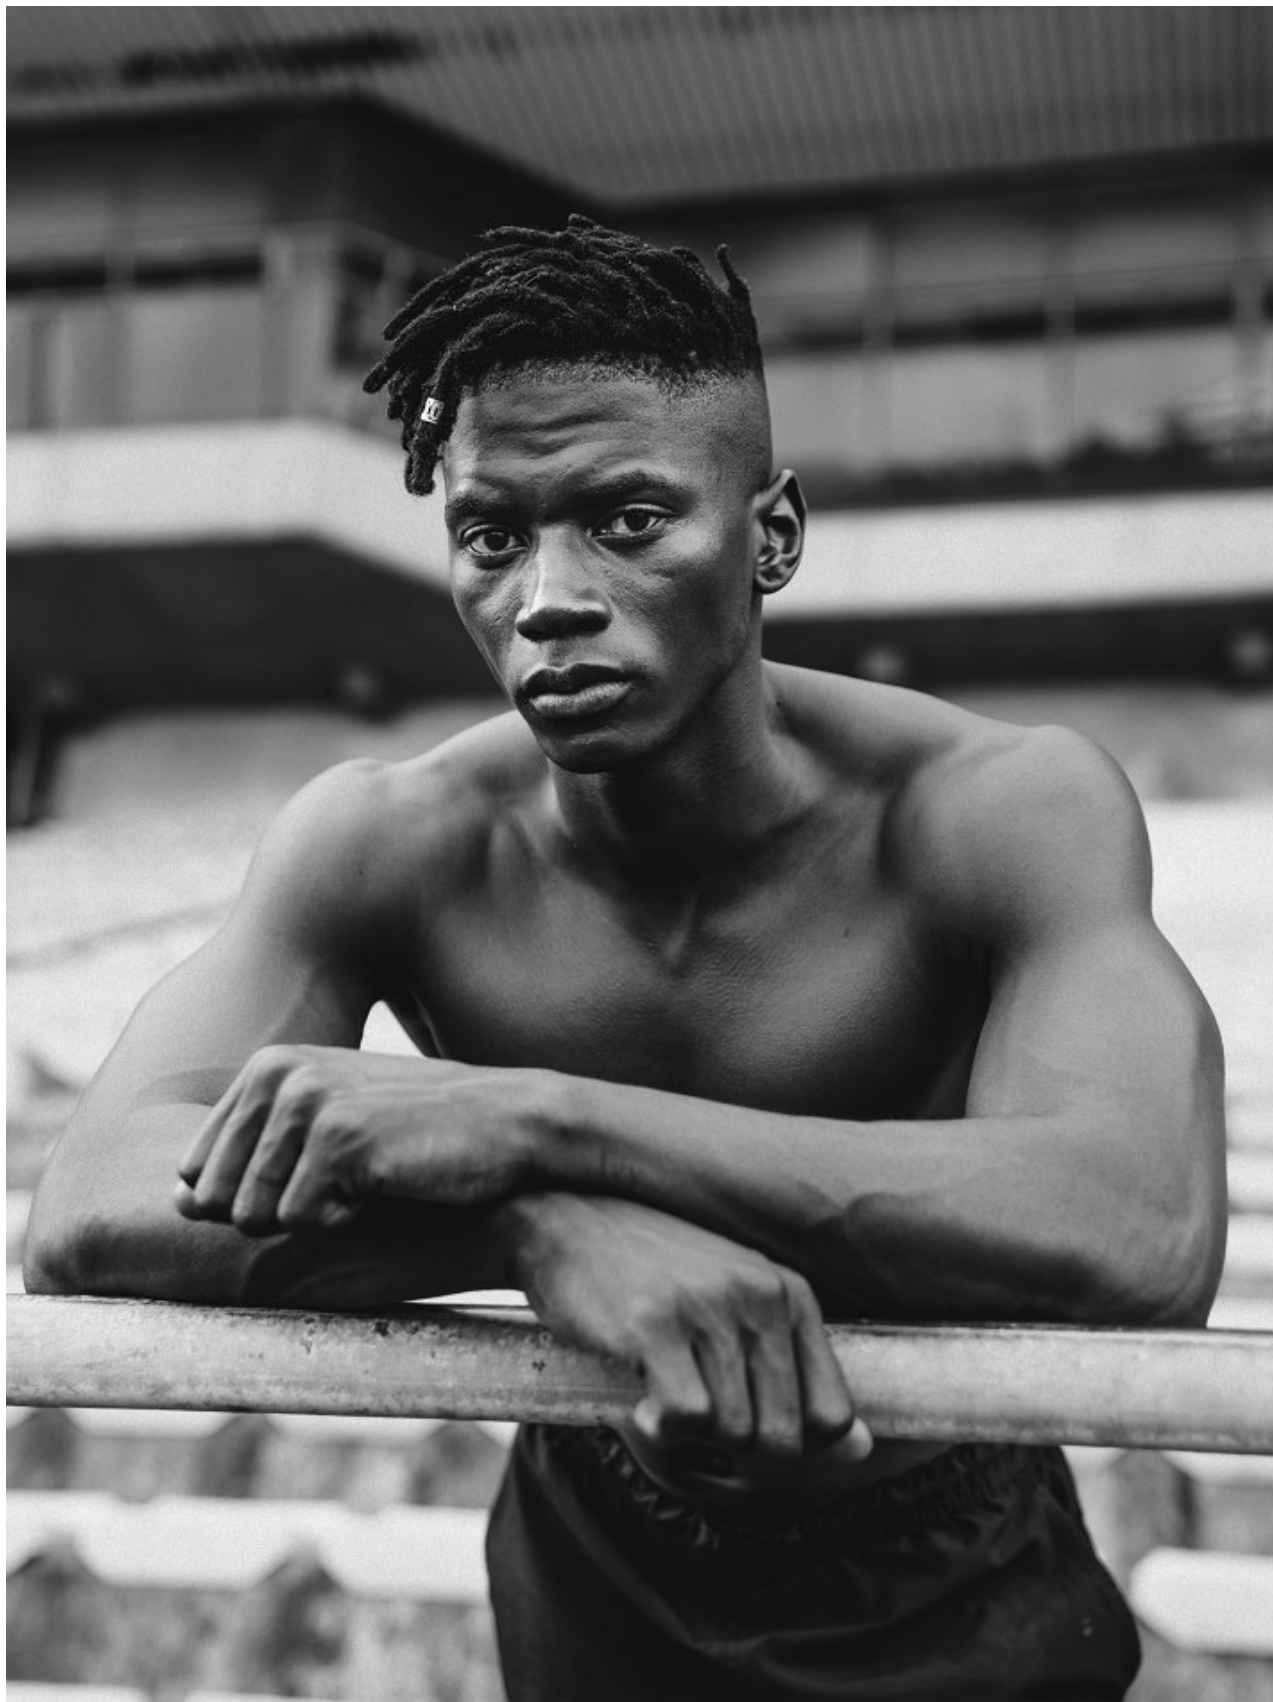

citizen
A Division Of Boss Models

OLLIE SOKANYILE

Height: 183cm Chest: 99cm Waist: 77cm Suit: 39 R Shoe: 9 UK Hair: Black Eyes: Brown

citizen
A Division Of Boss Models

OLLIE SOKANYILE

Height: 183cm Chest: 99cm Waist: 77cm Suit: 39 R Shoe: 9 UK Hair: Black Eyes: Brown

Dossier | MAN

90

OLLIE SOKANYILE

Height: 183cm Chest: 99cm Waist: 77cm Suit: 39 R Shoe: 9 UK Hair: Black Eyes: Brown

Dossier | MAN

BALMAIN AVAILABLE FROM
Shop U19, Diamond Walk, 83 Rivonia Rd, Sandton Sout Africa