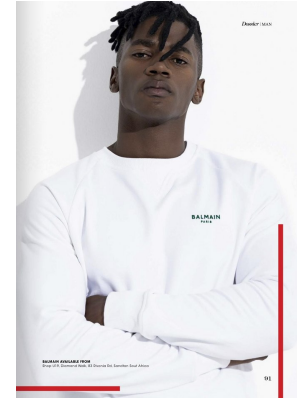

# citizen

A Division Of Boss Models

## OLLIE SOKANYILE

Height: 183cm Chest: 99cm Waist: 77cm Suit: 39 R Shoe: 9 UK Hair: Black Eyes: Brown

# **citizen**

*A Division Of Boss Models*