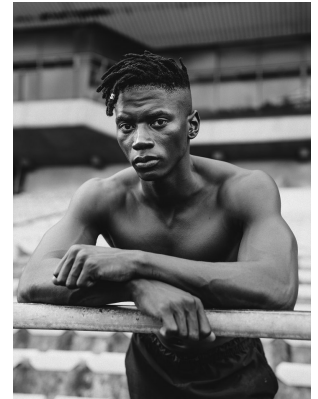

# citizen

A Division Of Boss Models

## OLLIE SOKANYILE

Height: 183cm Chest: 99cm Waist: 77cm Suit: 39 R Shoe: 9 UK Hair: Black Eyes: Brown

# **citizen**

*A Division Of Boss Models*

## **OLLIE SOKANYILE**

Height: 183cm Chest: 99cm Waist: 77cm Suit: 39 R Shoe: 9 UK Hair: Black Eyes: Brown