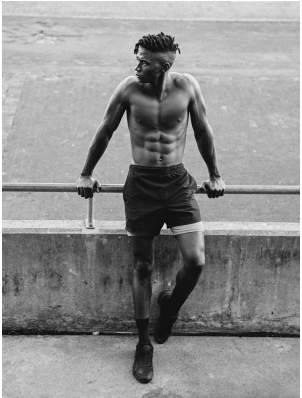

# citizen

A Division Of Boss Models

## OLLIE SOKANYILE

Height: 183cm Chest: 99cm Waist: 77cm Suit: 39 R Shoe: 9 UK Hair: Black Eyes: Brown

# **citizen**

*A Division Of Boss Models*