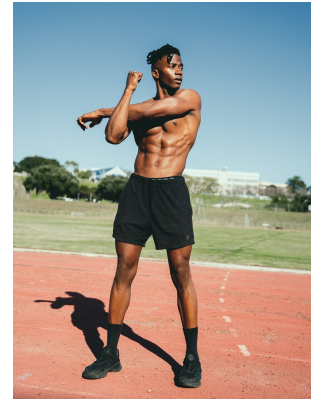

# citizen

A Division Of Boss Models

## OLLIE SOKANYILE

Height: 183cm Chest: 99cm Waist: 77cm Suit: 39 R Shoe: 9 UK Hair: Black Eyes: Brown

# **citizen**

*A Division Of Boss Models*