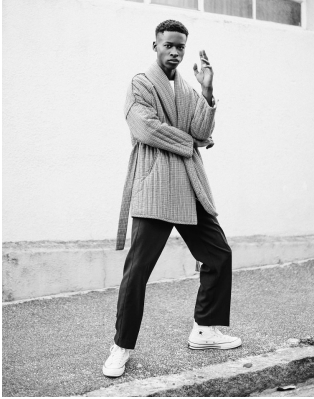

# **citizen**

*A Division Of Boss Models*

## **THANDILE KAYIYANA**

Height: 172cm Chest: 83cm Waist: 68cm Suit: 36 S Shoe: 7 UK Hair: Black Eyes: Black