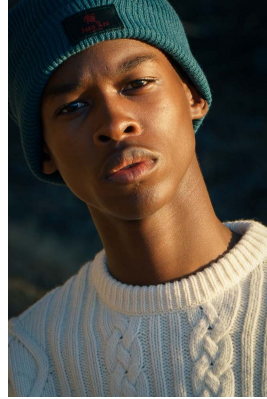

# **citizen**

*A Division Of Boss Models*

## **THANDILE KAYIYANA**

Height: 172cm Chest: 83cm Waist: 68cm Suit: 36 S Shoe: 7 UK Hair: Black Eyes: Black