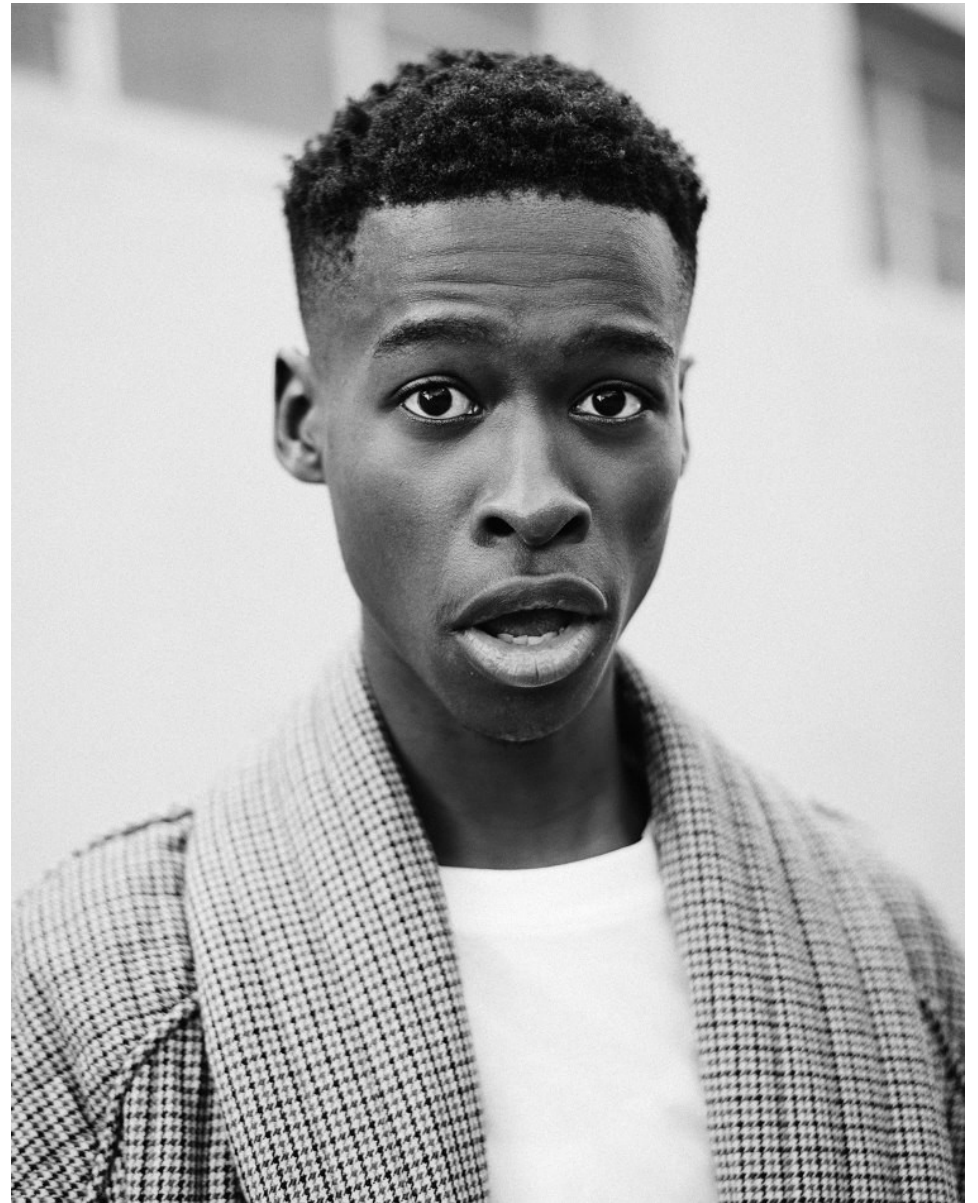

citizen
A Division Of Boss Models

THANDILE KAYIYANA

Height: 172cm Chest: 83cm Waist: 68cm Suit: 36 S Shoe: 7 UK Hair: Black Eyes: Black

THANDILE KAYIYANA

Height: 172cm Chest: 83cm Waist: 68cm Suit: 36 S Shoe: 7 UK Hair: Black Eyes: Black

THANDILE KAYIYANA

Height: 172cm Chest: 83cm Waist: 68cm Suit: 36 S Shoe: 7 UK Hair: Black Eyes: Black

THANDILE KAYIYANA

Height: 172cm Chest: 83cm Waist: 68cm Suit: 36 S Shoe: 7 UK Hair: Black Eyes: Black

THANDILE KAYIYANA

Height: 172cm Chest: 83cm Waist: 68cm Suit: 36 S Shoe: 7 UK Hair: Black Eyes: Black