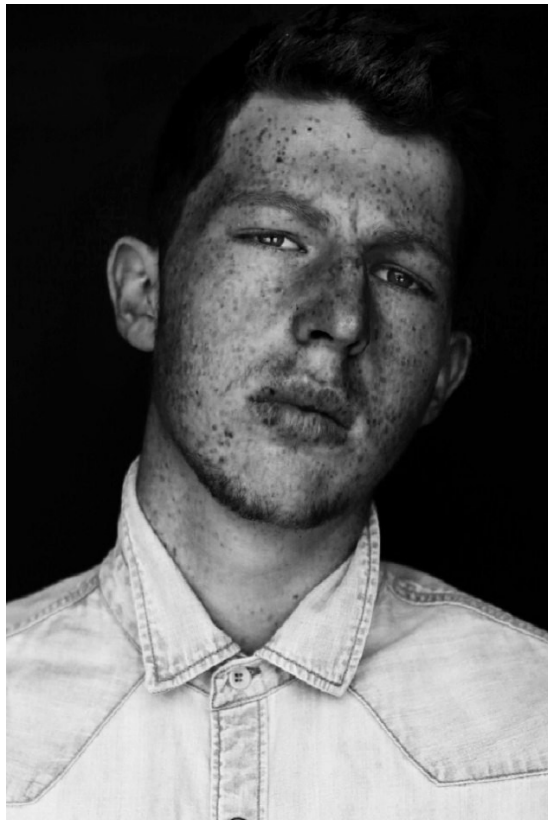

**citizen**  
*A Division Of Boss Models*

**ROSSOUW BESTER**

Height: 183cm Chest: 83cm Waist: 70cm Suit: L Shoe: 10 UK Hair: Red Eyes: Blue

**ROSSOUW BESTER**

Height: 183cm Chest: 83cm Waist: 70cm Suit: L Shoe: 10 UK Hair: Red Eyes: Blue