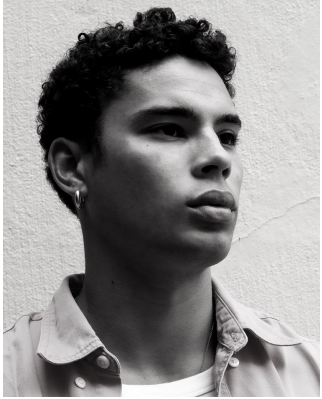

# **citizen**

*A Division Of Boss Models*

## **MATTHIAS MATHER**

Height: 178cm Chest: 92cm Waist: 80cm Suit: 38 R Shoe: 8 UK Hair: Brown Eyes: Brown