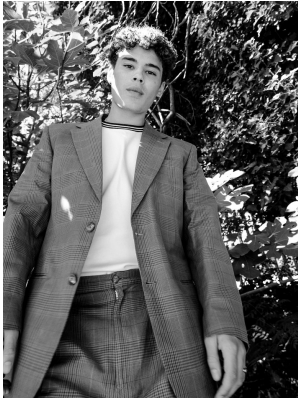

# **citizen**

*A Division Of Boss Models*

## **MATTHIAS MATHER**

Height: 178cm Chest: 92cm Waist: 80cm Suit: 38 R Shoe: 8 UK Hair: Brown Eyes: Brown