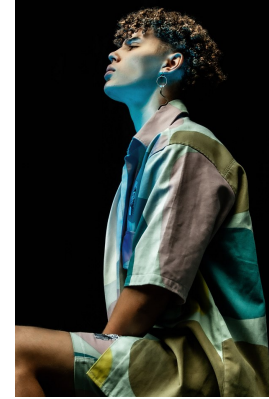

# **citizen**

*A Division Of Boss Models*

## **MATTHIAS MATHER**

Height: 178cm Chest: 92cm Waist: 80cm Suit: 38 R Shoe: 8 UK Hair: Brown Eyes: Brown