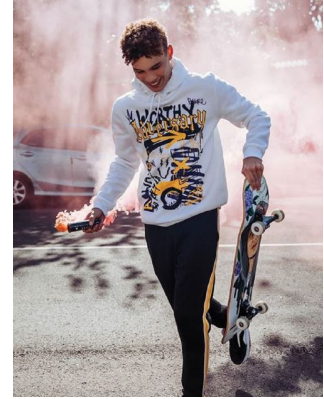

# **citizen**

*A Division Of Boss Models*

## **MATTHIAS MATHER**

Height: 178cm Chest: 92cm Waist: 80cm Suit: 38 R Shoe: 8 UK Hair: Brown Eyes: Brown