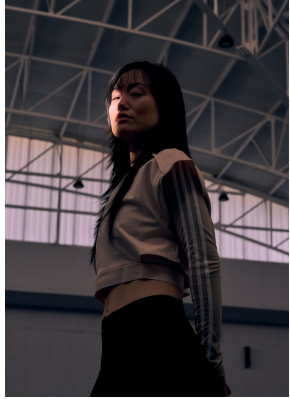

citizen

A Division Of Boss Models

YUNYOUNG AHN

Height: 164cm Bust: 84cm Waist: 68cm Hips: 97cm Shoe: 4 UK Hair: Brown Eyes: Black

citizen
A Division Of Boss Models

YUNYOUNG AHN

Height: 164cm Bust: 84cm Waist: 68cm Hips: 97cm Shoe: 4 UK Hair: Brown Eyes: Black