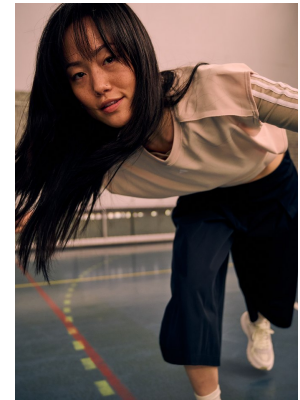

citizen

A Division Of Boss Models

YUNYOUNG AHN

Height: 164cm Bust: 84cm Waist: 68cm Hips: 97cm Shoe: 4 UK Hair: Brown Eyes: Black

citizen
A Division Of Boss Models

YUNYOUNG AHN

Height: 164cm Bust: 84cm Waist: 68cm Hips: 97cm Shoe: 4 UK Hair: Brown Eyes: Black