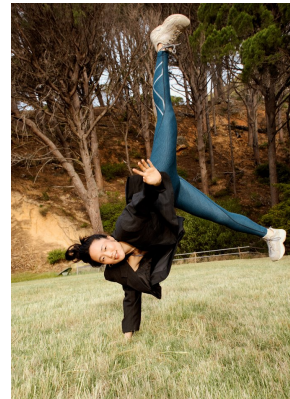

citizen

A Division Of Boss Models

YUNYOUNG AHN

Height: 164cm Bust: 84cm Waist: 68cm Hips: 97cm Shoe: 4 UK Hair: Brown Eyes: Black

citizen
A Division Of Boss Models

YUNYOUNG AHN

Height: 164cm Bust: 84cm Waist: 68cm Hips: 97cm Shoe: 4 UK Hair: Brown Eyes: Black