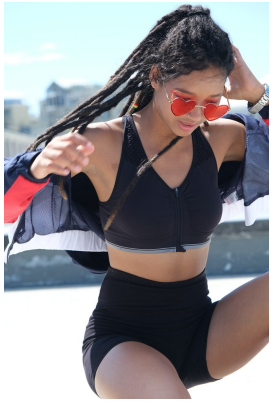

citizen

A Division Of Boss Models

CHANTE GEORGE

Height: 162cm Bust: 83cm Waist: 68cm Hips: 91cm Shoe: 5 UK Hair: Brown Eyes: Brown

citizen

A Division Of Boss Models

CHANTE GEORGE

Height: 162cm Bust: 83cm Waist: 68cm Hips: 91cm Shoe: 5 UK Hair: Brown Eyes: Brown