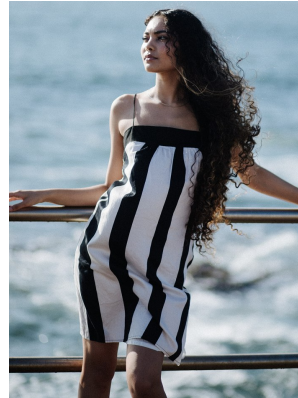

**citizen**  
*A Division Of Boss Models*

**ZOE ALEXANDER**

Height: 164cm Bust: 82cm Waist: 65cm Hips: 92cm Shoe: 4 UK Hair: Brown Eyes: Brown

**citizen**  
*A Division Of Boss Models*

**ZOE ALEXANDER**

Height: 164cm Bust: 82cm Waist: 65cm Hips: 92cm Shoe: 4 UK Hair: Brown Eyes: Brown