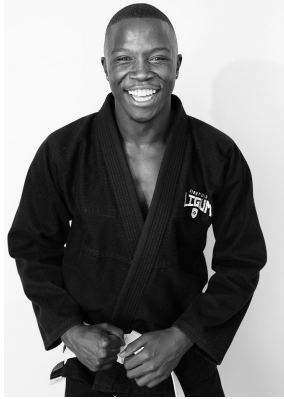

citizen

A Division Of Boss Models

TK NDEBELE

Height: 181cm Chest: 97cm Waist: 70cm Suit: 38 R Shoe: 9 UK Hair: Brown Eyes: Black

citizen
A Division Of Boss Models

TK NDEBELE

Height: 181cm Chest: 97cm Waist: 70cm Suit: 38 R Shoe: 9 UK Hair: Brown Eyes: Black