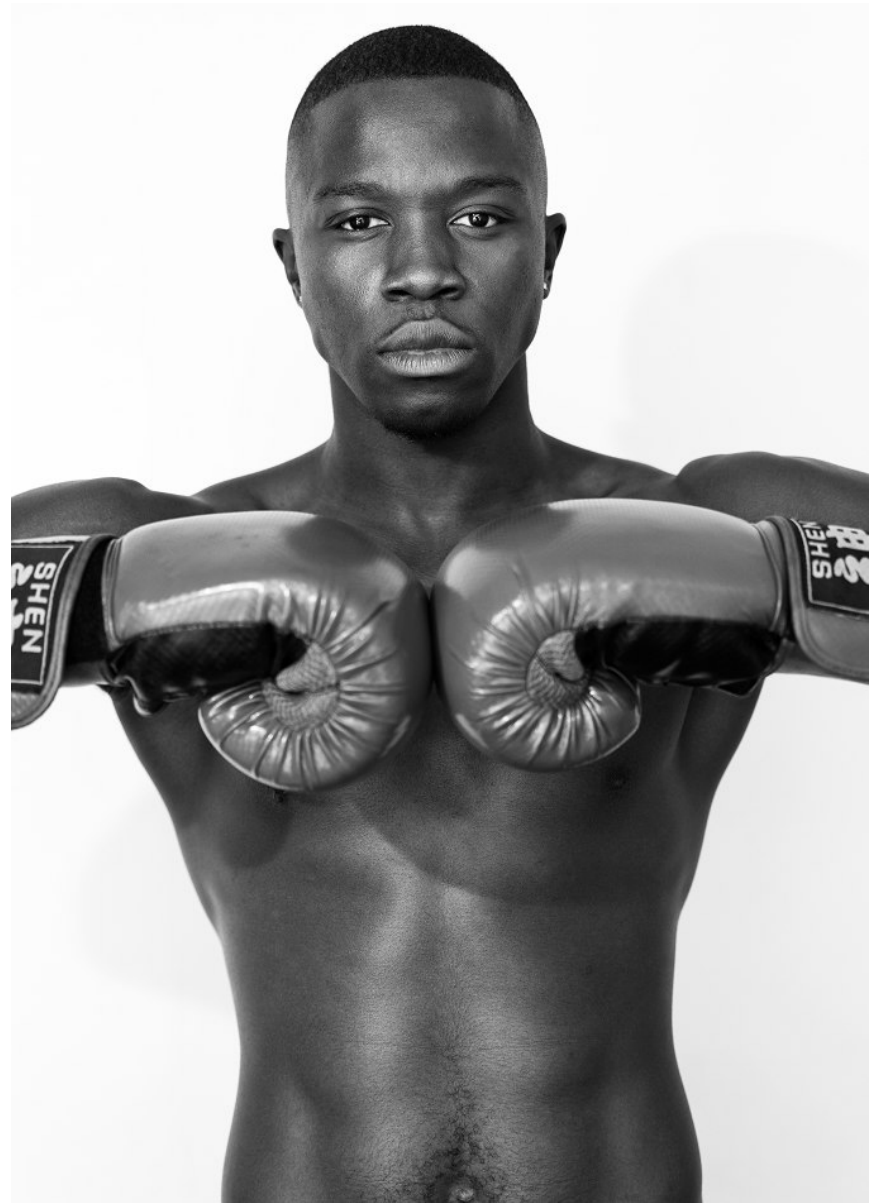

citizen
A Division Of Boss Models

TK NDEBELE

Height: 181cm Chest: 97cm Waist: 70cm Suit: 38 R Shoe: 9 UK Hair: Brown Eyes: Black

TK NDEBELE

Height: 181cm Chest: 97cm Waist: 70cm Suit: 38 R Shoe: 9 UK Hair: Brown Eyes: Black

TK NDEBELE

Height: 181cm Chest: 97cm Waist: 70cm Suit: 38 R Shoe: 9 UK Hair: Brown Eyes: Black

citizen
A Division Of Boss Models

TK NDEBELE

Height: 181cm Chest: 97cm Waist: 70cm Suit: 38 R Shoe: 9 UK Hair: Brown Eyes: Black

citizen
A Division Of Boss Models

TK NDEBELE

Height: 181cm Chest: 97cm Waist: 70cm Suit: 38 R Shoe: 9 UK Hair: Brown Eyes: Black

citizen
A Division Of Boss Models

TK NDEBELE

Height: 181cm Chest: 97cm Waist: 70cm Suit: 38 R Shoe: 9 UK Hair: Brown Eyes: Black