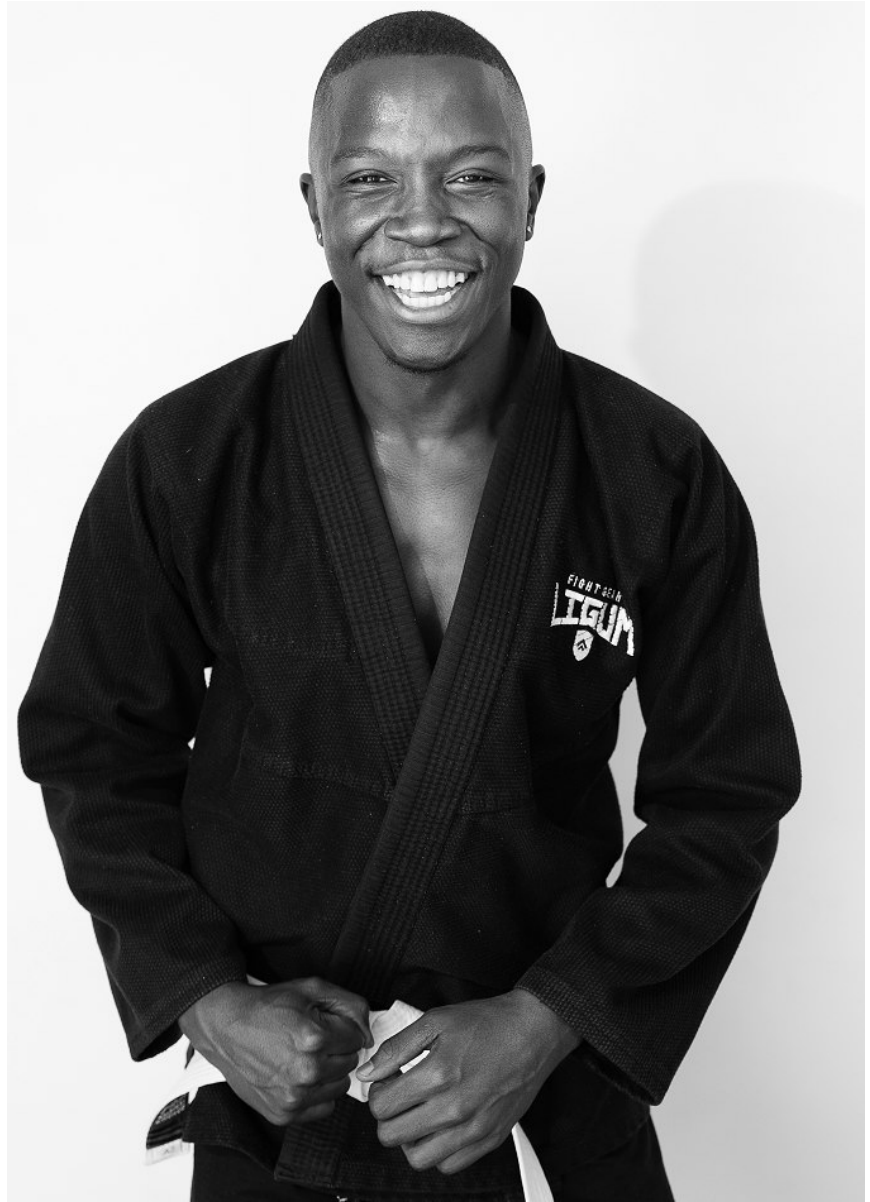

citizen
A Division Of Boss Models

TK NDEBELE

Height: 181cm Chest: 97cm Waist: 70cm Suit: 38 R Shoe: 9 UK Hair: Brown Eyes: Black

TK NDEBELE

Height: 181cm Chest: 97cm Waist: 70cm Suit: 38 R Shoe: 9 UK Hair: Brown Eyes: Black

citizen
A Division Of Boss Models

TK NDEBELE

Height: 181cm Chest: 97cm Waist: 70cm Suit: 38 R Shoe: 9 UK Hair: Brown Eyes: Black

citizen
A Division Of Boss Models

TK NDEBELE

Height: 181cm Chest: 97cm Waist: 70cm Suit: 38 R Shoe: 9 UK Hair: Brown Eyes: Black