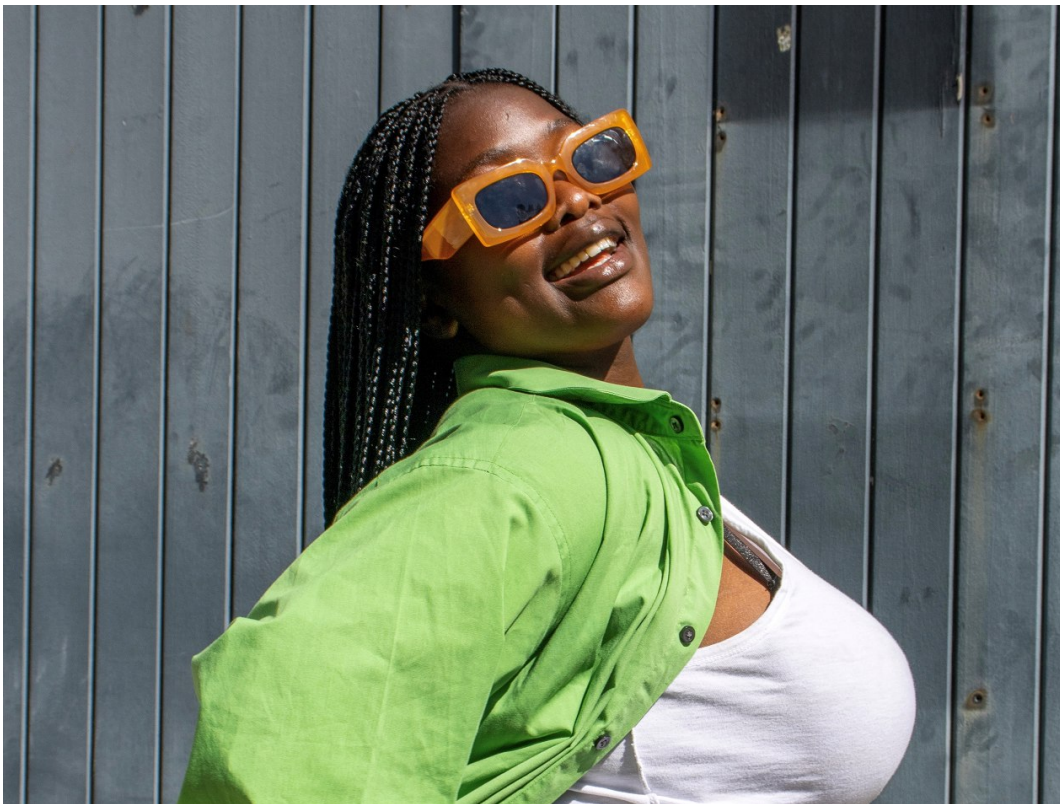

OKUHLE STOFILE

Height: 161cm Bust: 100cm Waist: 91cm Hips: 124cm Shoe: 6 UK Hair: Black Eyes: Brown

citizen
A Division Of Boss Models

OKUHLE STOFILE

Height: 161cm Bust: 100cm Waist: 91cm Hips: 124cm Shoe: 6 UK Hair: Black Eyes: Brown

OKUHLE STOFILE

Height: 161cm Bust: 100cm Waist: 91cm Hips: 124cm Shoe: 6 UK Hair: Black Eyes: Brown

OKUHLE STOFILE

Height: 161cm Bust: 100cm Waist: 91cm Hips: 124cm Shoe: 6 UK Hair: Black Eyes: Brown

citizen
A Division Of Boss Models

OKUHLE STOFILE

Height: 161cm Bust: 100cm Waist: 91cm Hips: 124cm Shoe: 6 UK Hair: Black Eyes: Brown