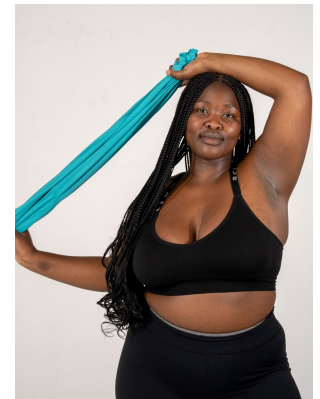

citizen
A Division Of Boss Models

OKUHLE STOFILE

Height: 161cm Bust: 100cm Waist: 91cm Hips: 124cm Shoe: 6 UK Hair: Black Eyes: Brown