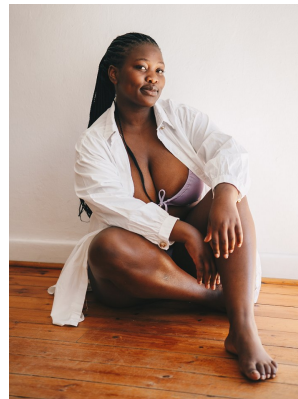

citizen
A Division Of Boss Models

OKUHLE STOFILE

Height: 161cm Bust: 100cm Waist: 91cm Hips: 124cm Shoe: 6 UK Hair: Black Eyes: Brown