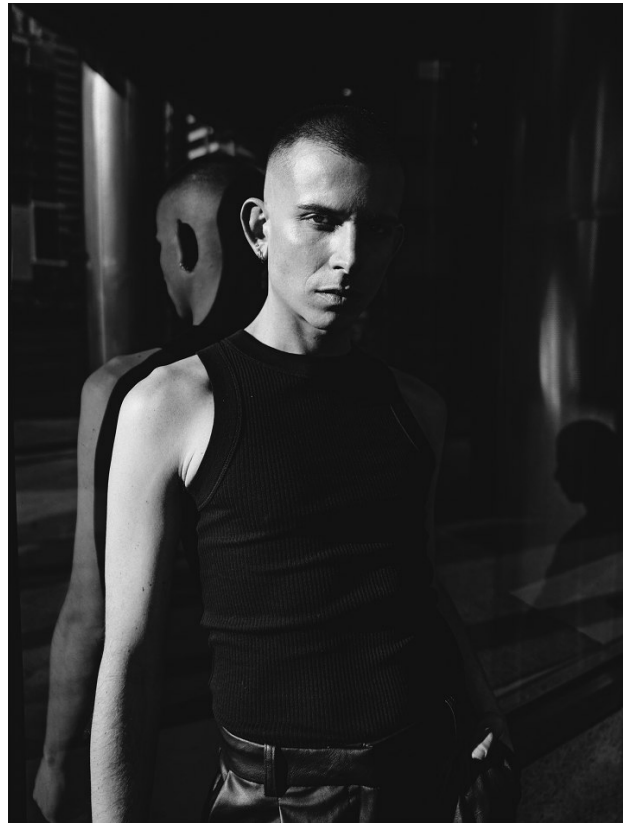

citizen
A Division Of Boss Models

DALTON SMIT

Height: 170cm Chest: 86cm Waist: 72cm Shoe: 7 UK Hair: Blonde Eyes: Hazel

citizen
A Division Of Boss Models

DALTON SMIT

Height: 170cm Chest: 86cm Waist: 72cm Shoe: 7 UK Hair: Blonde Eyes: Hazel

citizen
A Division Of Boss Models

DALTON SMIT

Height: 170cm Chest: 86cm Waist: 72cm Shoe: 7 UK Hair: Blonde Eyes: Hazel