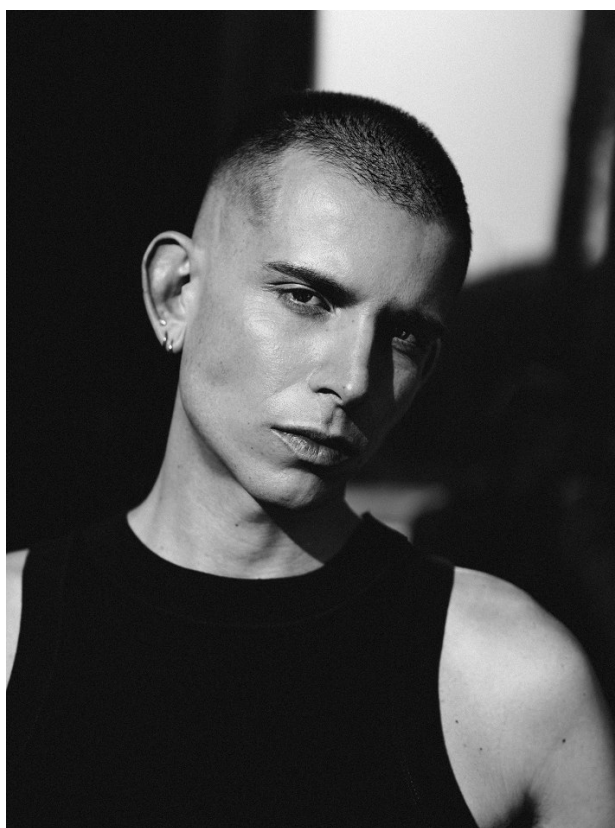

citizen
A Division Of Boss Models

DALTON SMIT

Height: 170cm Chest: 86cm Waist: 72cm Shoe: 7 UK Hair: Blonde Eyes: Hazel

citizen
A Division Of Boss Models

DALTON SMIT

Height: 170cm Chest: 86cm Waist: 72cm Shoe: 7 UK Hair: Blonde Eyes: Hazel

citizen
A Division Of Boss Models

DALTON SMIT

Height: 170cm Chest: 86cm Waist: 72cm Shoe: 7 UK Hair: Blonde Eyes: Hazel