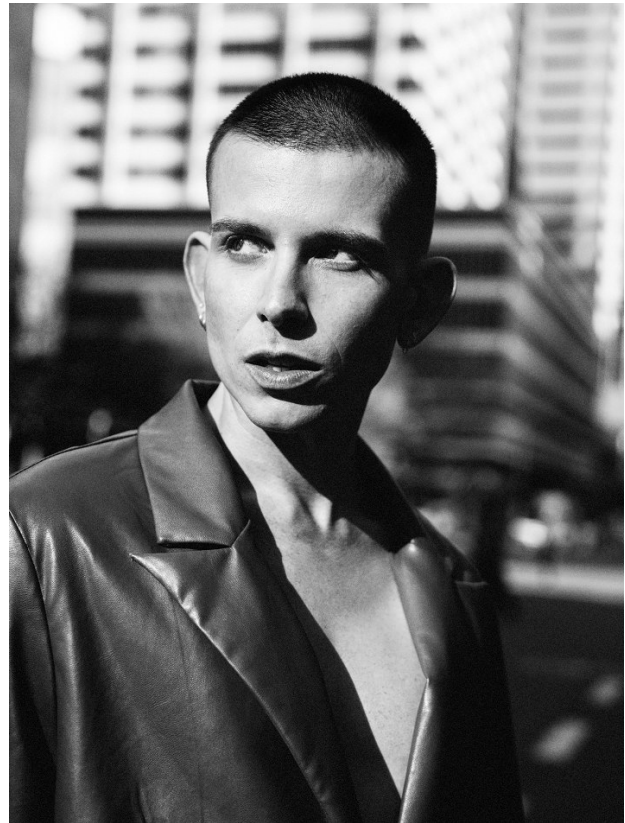

citizen
A Division Of Boss Models

DALTON SMIT

Height: 170cm Chest: 86cm Waist: 72cm Shoe: 7 UK Hair: Blonde Eyes: Hazel

citizen
A Division Of Boss Models

DALTON SMIT

Height: 170cm Chest: 86cm Waist: 72cm Shoe: 7 UK Hair: Blonde Eyes: Hazel

citizen
A Division Of Boss Models

DALTON SMIT

Height: 170cm Chest: 86cm Waist: 72cm Shoe: 7 UK Hair: Blonde Eyes: Hazel