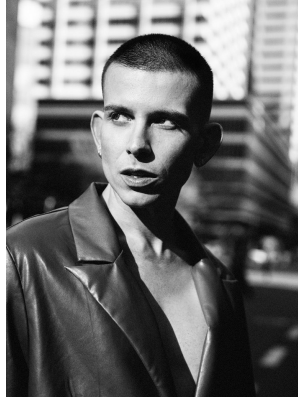

# citizen

*A Division Of Boss Models*

## DALTON SMIT

Height: 170cm Chest: 86cm Waist: 72cm Shoe: 7 UK Hair: Blonde Eyes: Hazel