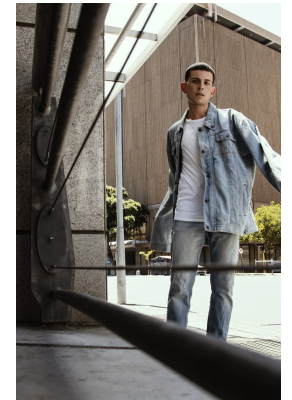

# citizen

*A Division Of Boss Models*

## DALTON SMIT

Height: 170cm Chest: 86cm Waist: 72cm Shoe: 7 UK Hair: Blonde Eyes: Hazel