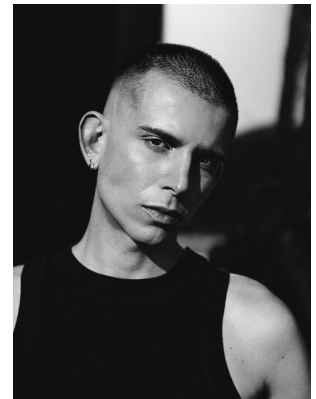

# citizen

*A Division Of Boss Models*

## DALTON SMIT

Height: 170cm Chest: 86cm Waist: 72cm Shoe: 7 UK Hair: Blonde Eyes: Hazel