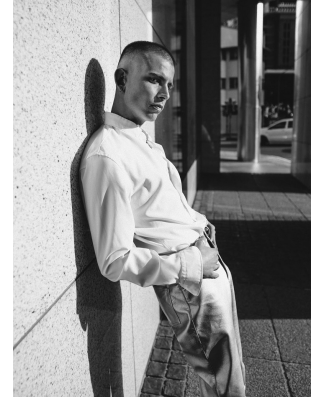

# citizen

*A Division Of Boss Models*

## DALTON SMIT

Height: 170cm Chest: 86cm Waist: 72cm Shoe: 7 UK Hair: Blonde Eyes: Hazel