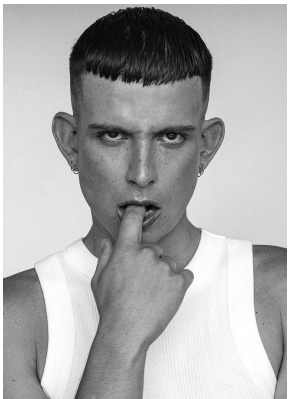

# citizen

*A Division Of Boss Models*

## DALTON SMIT

Height: 170cm Chest: 86cm Waist: 72cm Shoe: 7 UK Hair: Blonde Eyes: Hazel