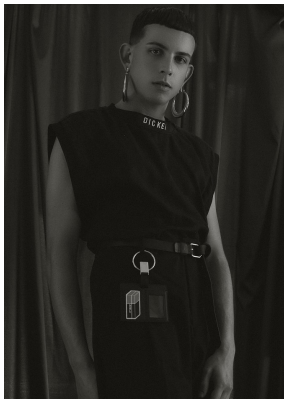

# citizen

*A Division Of Boss Models*

## DALTON SMIT

Height: 170cm Chest: 86cm Waist: 72cm Shoe: 7 UK Hair: Blonde Eyes: Hazel