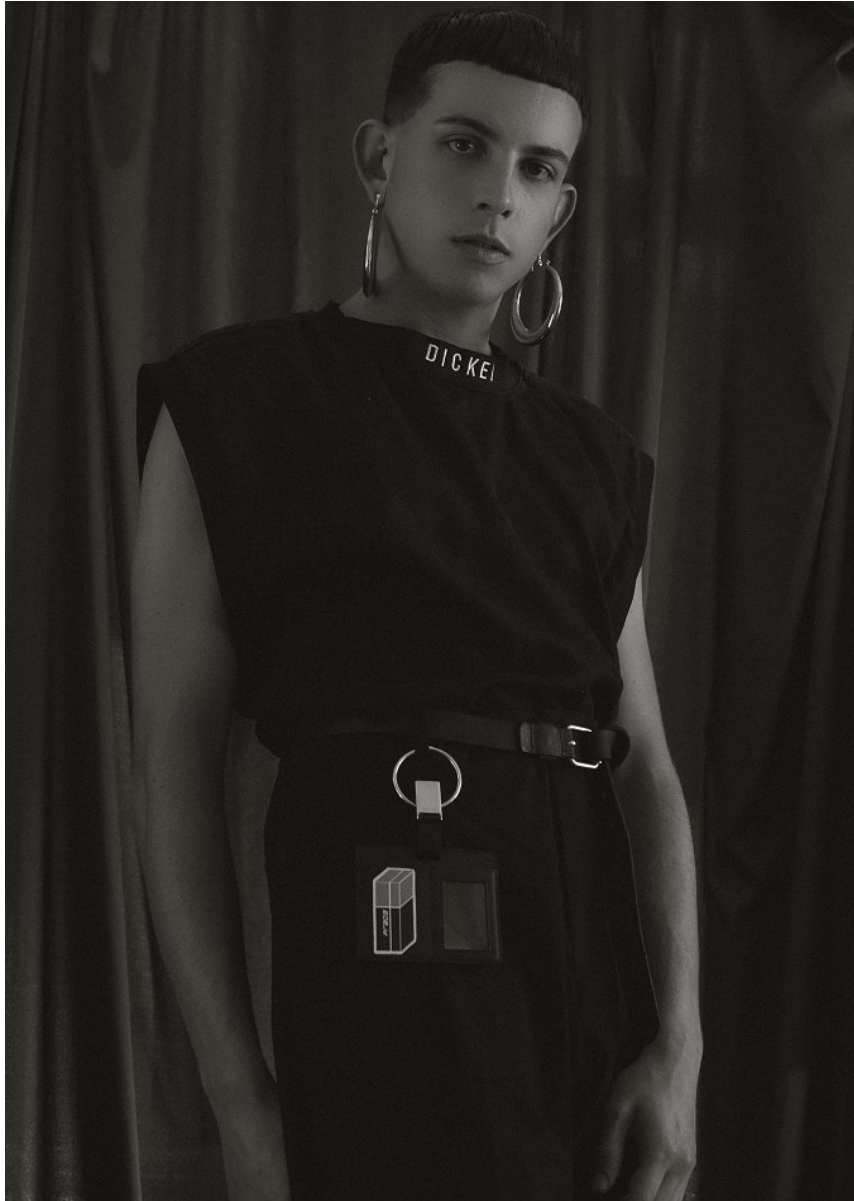

DALTON SMIT

DALTON SMIT

Height: 170cm Chest: 86cm Waist: 72cm Shoe: 7 UK Hair: Blonde Eyes: Hazel