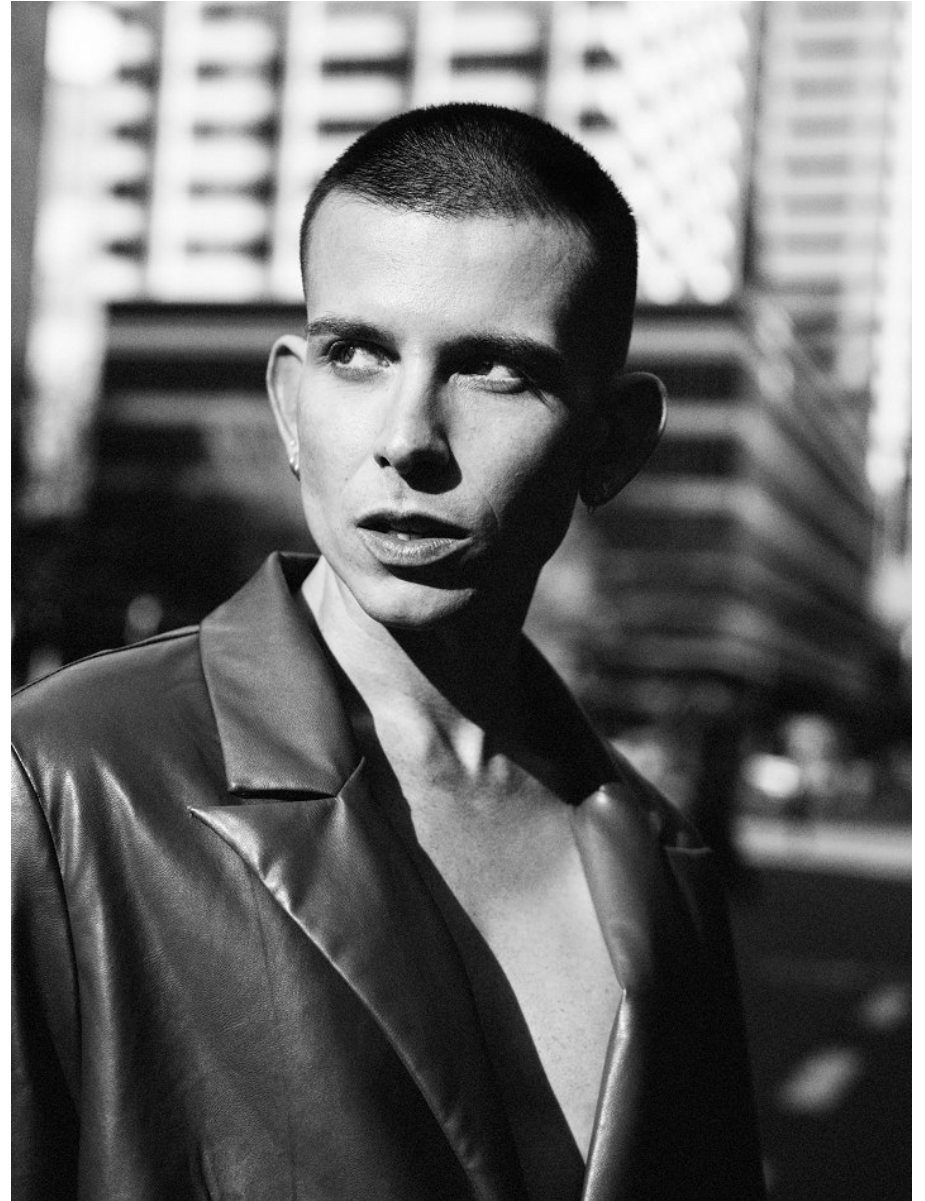

citizen
A Division Of Boss Models

DALTON SMIT

Height: 170cm Chest: 86cm Waist: 72cm Shoe: 7 UK Hair: Blonde Eyes: Hazel

citizen
A Division Of Boss Models

DALTON SMIT

Height: 170cm Chest: 86cm Waist: 72cm Shoe: 7 UK Hair: Blonde Eyes: Hazel

DALTON SMIT

Height: 170cm Chest: 86cm Waist: 72cm Shoe: 7 UK Hair: Blonde Eyes: Hazel

citizen
A Division Of Boss Models

DALTON SMIT

Height: 170cm Chest: 86cm Waist: 72cm Shoe: 7 UK Hair: Blonde Eyes: Hazel

citizen
A Division Of Boss Models

DALTON SMIT

Height: 170cm Chest: 86cm Waist: 72cm Shoe: 7 UK Hair: Blonde Eyes: Hazel

DALTON SMIT

Height: 170cm Chest: 86cm Waist: 72cm Shoe: 7 UK Hair: Blonde Eyes: Hazel