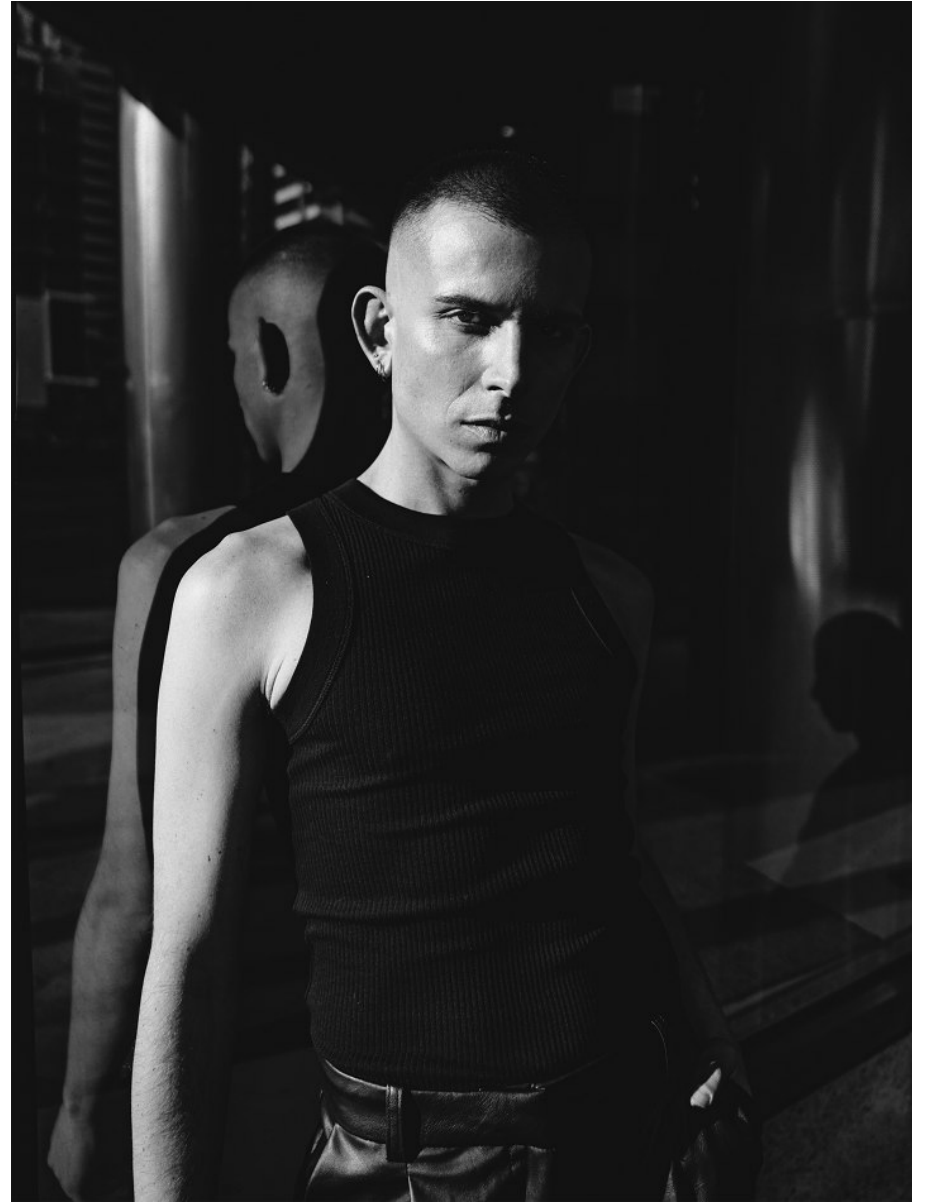

citizen
A Division Of Boss Models

DALTON SMIT

Height: 170cm Chest: 86cm Waist: 72cm Shoe: 7 UK Hair: Blonde Eyes: Hazel

citizen
A Division Of Boss Models

DALTON SMIT

Height: 170cm Chest: 86cm Waist: 72cm Shoe: 7 UK Hair: Blonde Eyes: Hazel

DALTON SMIT

Height: 170cm Chest: 86cm Waist: 72cm Shoe: 7 UK Hair: Blonde Eyes: Hazel

citizen
A Division Of Boss Models

DALTON SMIT

Height: 170cm Chest: 86cm Waist: 72cm Shoe: 7 UK Hair: Blonde Eyes: Hazel