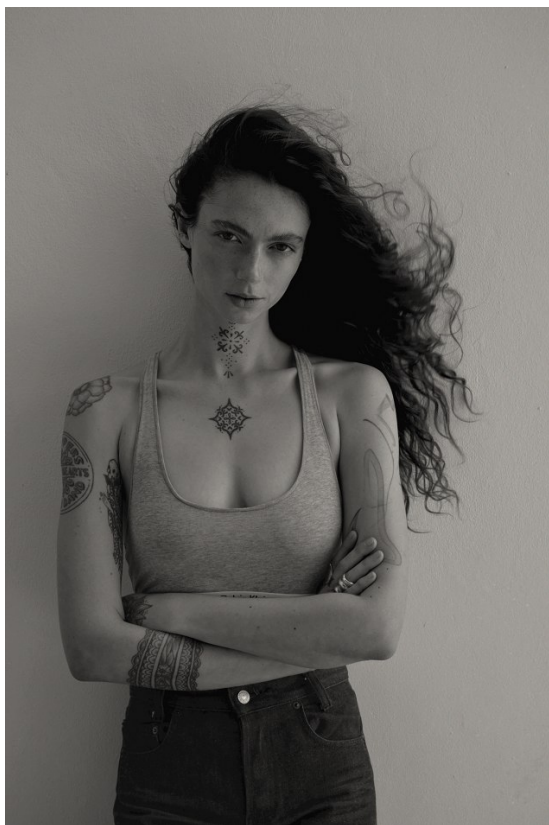

citizen
A Division Of Boss Models

MACKENZIE WOOD

Height: 181cm Bust: 88cm Waist: 64cm Hips: 93cm Shoe: 7 UK Hair: Brown Eyes: Green

MACKENZIE WOOD

Height: 181cm Bust: 88cm Waist: 64cm Hips: 93cm Shoe: 7 UK Hair: Brown Eyes: Green

citizen
A Division Of Boss Models

MACKENZIE WOOD

Height: 181cm Bust: 88cm Waist: 64cm Hips: 93cm Shoe: 7 UK Hair: Brown Eyes: Green

citizen
A Division Of Boss Models

MACKENZIE WOOD

Height: 181cm Bust: 88cm Waist: 64cm Hips: 93cm Shoe: 7 UK Hair: Brown Eyes: Green