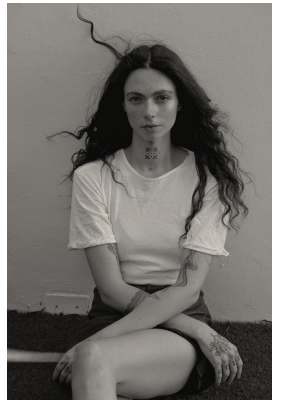

# **citizen**

*A Division Of Boss Models*

## **MACKENZIE WOOD**

Height: 181cm Bust: 88cm Waist: 64cm Hips: 93cm Shoe: 7 UK Hair: Brown Eyes: Green

**citizen**  
*A Division Of Boss Models*

**MACKENZIE WOOD**

Height: 181cm Bust: 88cm Waist: 64cm Hips: 93cm Shoe: 7 UK Hair: Brown Eyes: Green