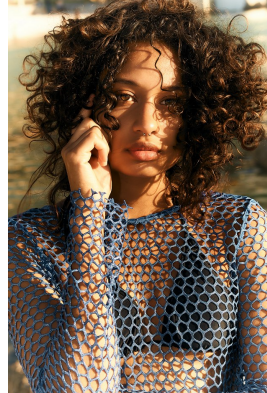

citizen
A Division Of Boss Models

ANNA LAWRENCE

Height: 173cm Bust: 82cm Waist: 65cm Hips: 96cm Shoe: 5 UK Hair: Brunette Eyes: Brown

citizen
A Division Of Boss Models

ANNA LAWRENCE

Height: 173cm Bust: 82cm Waist: 65cm Hips: 96cm Shoe: 5 UK Hair: Brunette Eyes: Brown