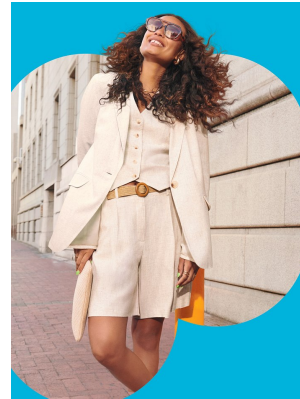

citizen
A Division Of Boss Models

ANNA LAWRENCE

Height: 173cm Bust: 82cm Waist: 65cm Hips: 96cm Shoe: 5 UK Hair: Brunette Eyes: Brown

citizen
A Division Of Boss Models

ANNA LAWRENCE

Height: 173cm Bust: 82cm Waist: 65cm Hips: 96cm Shoe: 5 UK Hair: Brunette Eyes: Brown