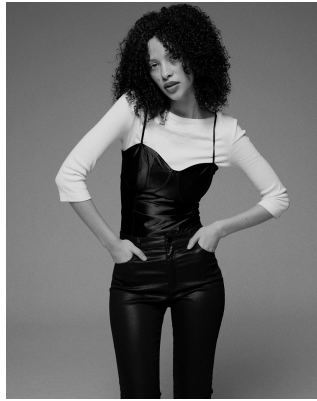

# **citizen**

*A Division Of Boss Models*

## **KRIS BEZUIDENHOUT**

Height: 162cm Bust: 72cm Waist: 55cm Hips: 88cm Shoe: 4.5 UK Hair: Brown Eyes: Brown

**citizen**  
*A Division Of Boss Models*

**KRIS BEZUIDENHOUT**

Height: 162cm Bust: 72cm Waist: 55cm Hips: 88cm Shoe: 4.5 UK Hair: Brown Eyes: Brown