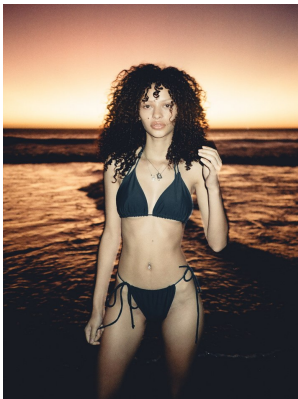

# **citizen**

*A Division Of Boss Models*

## **KRIS BEZUIDENHOUT**

Height: 162cm Bust: 72cm Waist: 55cm Hips: 88cm Shoe: 4.5 UK Hair: Brown Eyes: Brown

**citizen**  
*A Division Of Boss Models*

**KRIS BEZUIDENHOUT**

Height: 162cm Bust: 72cm Waist: 55cm Hips: 88cm Shoe: 4.5 UK Hair: Brown Eyes: Brown