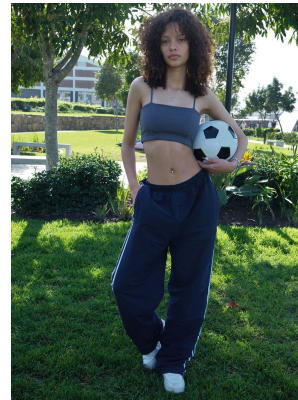

# **citizen**

*A Division Of Boss Models*

## **KRIS BEZUIDENHOUT**

Height: 162cm Bust: 72cm Waist: 55cm Hips: 88cm Shoe: 4.5 UK Hair: Brown Eyes: Brown

**citizen**  
*A Division Of Boss Models*

**KRIS BEZUIDENHOUT**

Height: 162cm Bust: 72cm Waist: 55cm Hips: 88cm Shoe: 4.5 UK Hair: Brown Eyes: Brown