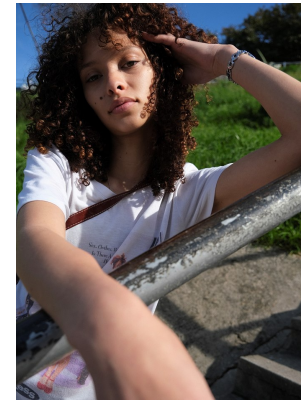

# **citizen**

*A Division Of Boss Models*

## **KRIS BEZUIDENHOUT**

Height: 162cm Bust: 72cm Waist: 55cm Hips: 88cm Shoe: 4.5 UK Hair: Brown Eyes: Brown

**citizen**  
*A Division Of Boss Models*

**KRIS BEZUIDENHOUT**

Height: 162cm Bust: 72cm Waist: 55cm Hips: 88cm Shoe: 4.5 UK Hair: Brown Eyes: Brown