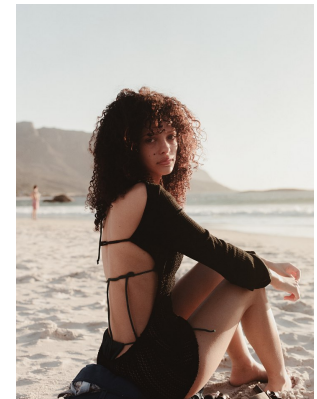

# **citizen**

*A Division Of Boss Models*

## **KRIS BEZUIDENHOUT**

Height: 162cm Bust: 72cm Waist: 55cm Hips: 88cm Shoe: 4.5 UK Hair: Brown Eyes: Brown

**citizen**  
*A Division Of Boss Models*

**KRIS BEZUIDENHOUT**

Height: 162cm Bust: 72cm Waist: 55cm Hips: 88cm Shoe: 4.5 UK Hair: Brown Eyes: Brown