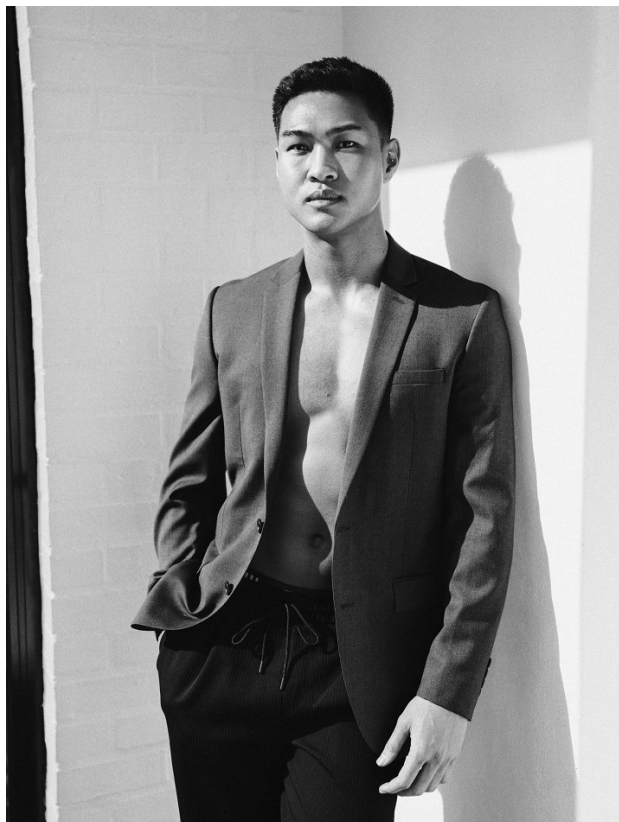

citizen
A Division Of Boss Models

JASON FORD

Height: 177cm Chest: 92cm Waist: 77cm Suit: 40 S Shoe: 10 UK Hair: Black Eyes: Brown

citizen
A Division Of Boss Models

JASON FORD

Height: 177cm Chest: 92cm Waist: 77cm Suit: 40 S Shoe: 10 UK Hair: Black Eyes: Brown

JASON FORD

Height: 177cm Chest: 92cm Waist: 77cm Suit: 40 S Shoe: 10 UK Hair: Black Eyes: Brown