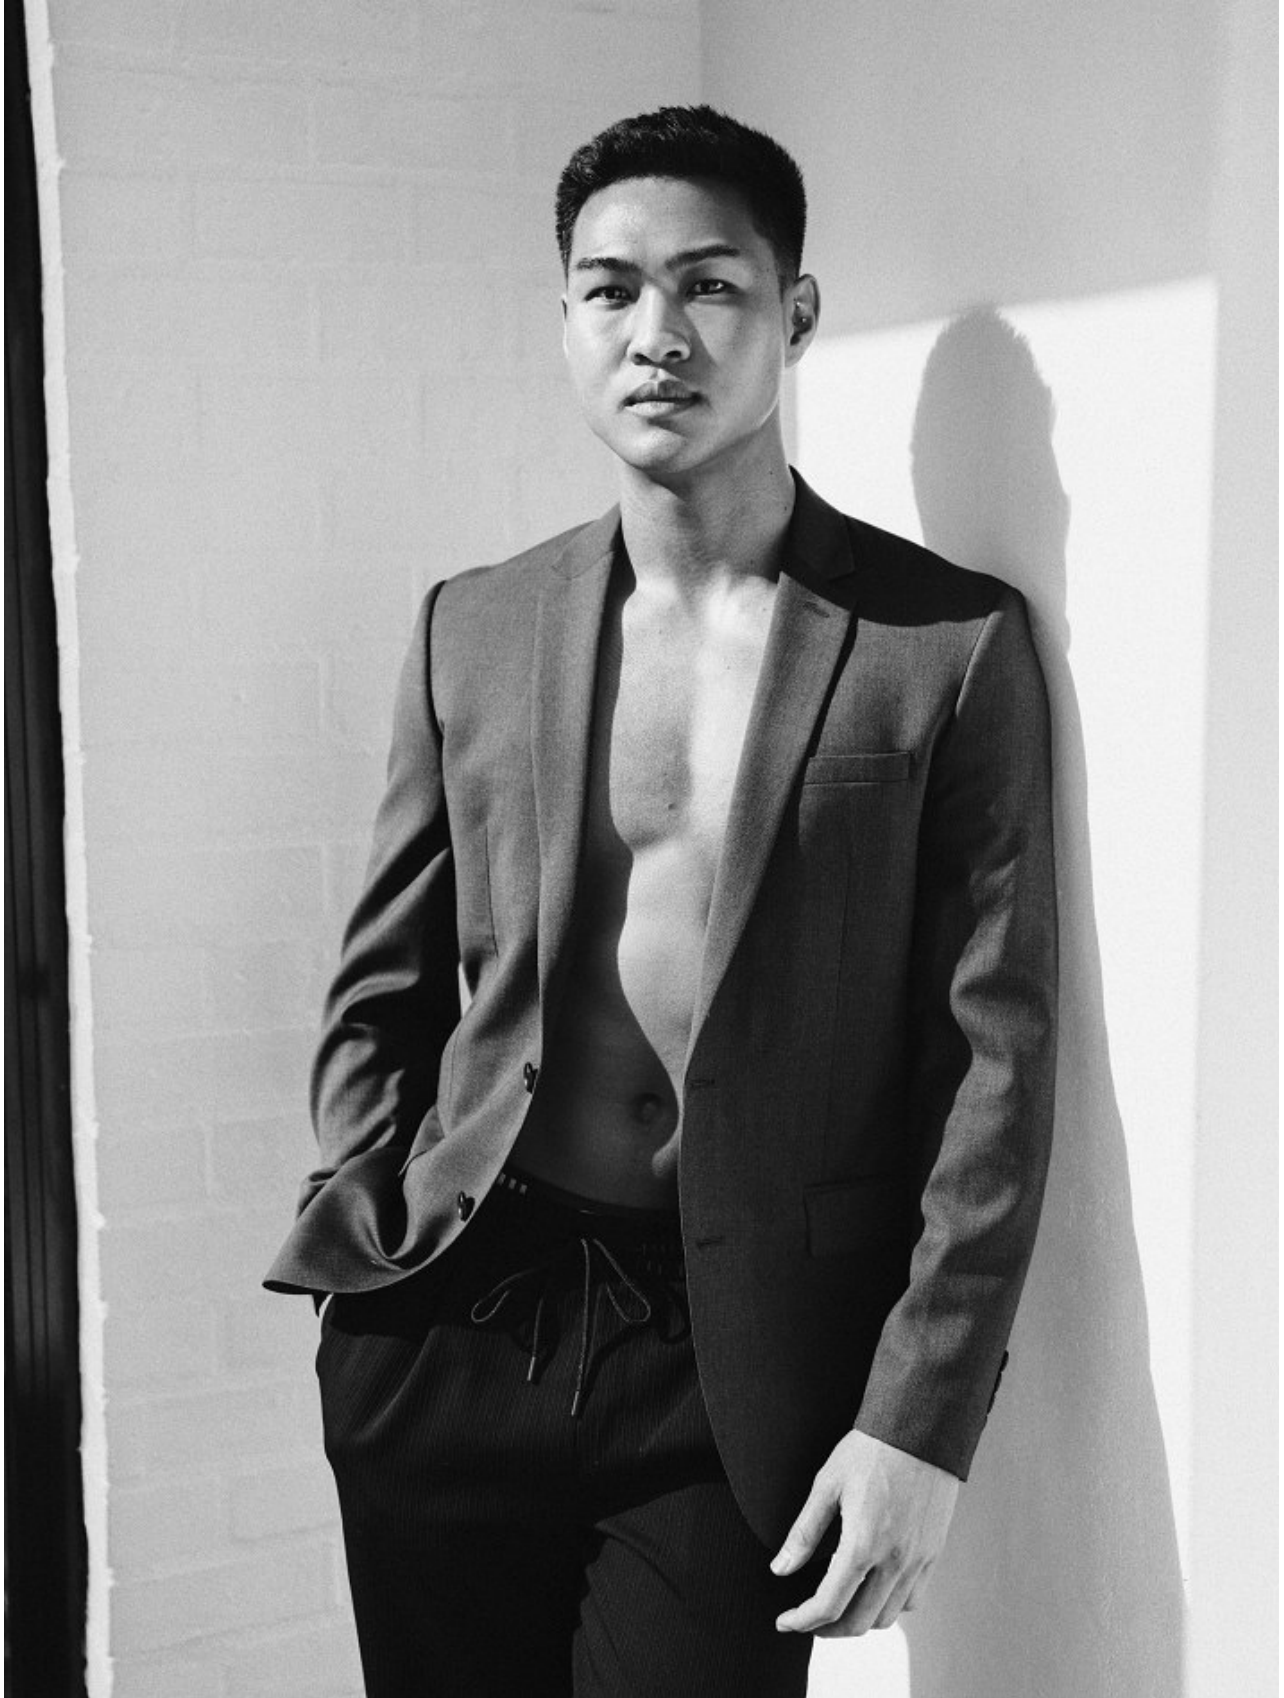

citizen
A Division Of Boss Models

JASON FORD

Height: 177cm Chest: 92cm Waist: 77cm Suit: 40 S Shoe: 10 UK Hair: Black Eyes: Brown

citizen
A Division Of Boss Models

JASON FORD

Height: 177cm Chest: 92cm Waist: 77cm Suit: 40 S Shoe: 10 UK Hair: Black Eyes: Brown

citizen
A Division Of Boss Models

JASON FORD

Height: 177cm Chest: 92cm Waist: 77cm Suit: 40 S Shoe: 10 UK Hair: Black Eyes: Brown