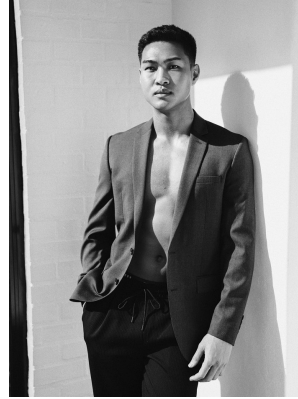

citizen
A Division Of Boss Models

JASON FORD

Height: 177cm Chest: 92cm Waist: 77cm Suit: 40 S Shoe: 10 UK Hair: Black Eyes: Brown