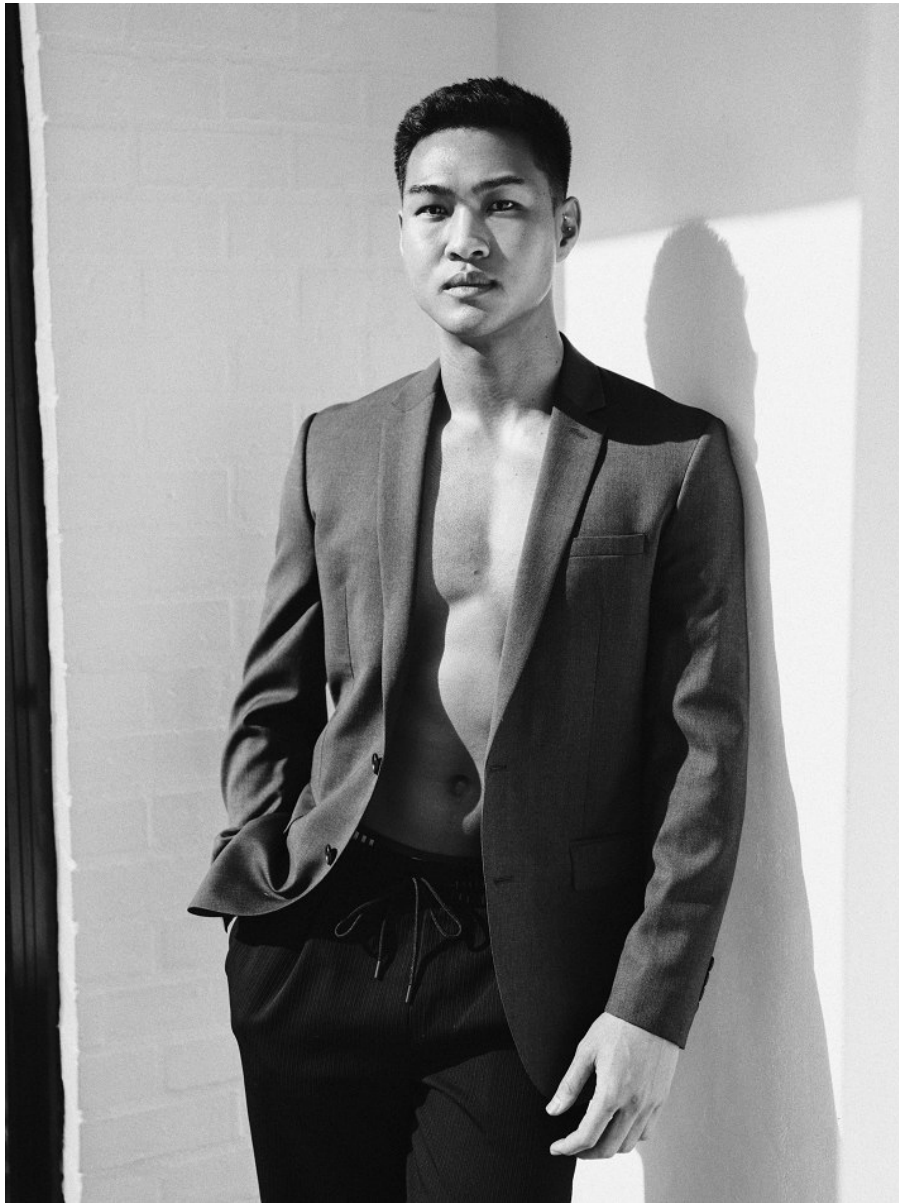

citizen
A Division Of Boss Models

JASON FORD

Height: 177cm Chest: 92cm Waist: 77cm Suit: 40 S Shoe: 10 UK Hair: Black Eyes: Brown

citizen
A Division Of Boss Models

JASON FORD

Height: 177cm Chest: 92cm Waist: 77cm Suit: 40 S Shoe: 10 UK Hair: Black Eyes: Brown

JASON FORD

Height: 177cm Chest: 92cm Waist: 77cm Suit: 40 S Shoe: 10 UK Hair: Black Eyes: Brown

JASON FORD

Height: 177cm Chest: 92cm Waist: 77cm Suit: 40 S Shoe: 10 UK Hair: Black Eyes: Brown

JASON FORD

Height: 177cm Chest: 92cm Waist: 77cm Suit: 40 S Shoe: 10 UK Hair: Black Eyes: Brown