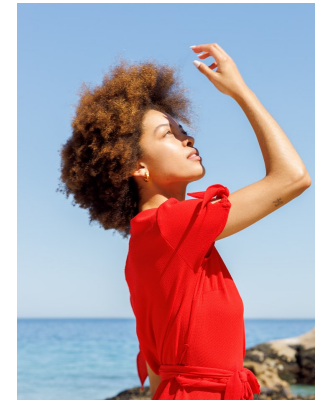

citizen

A Division Of Boss Models

NICOLE THIKESON

Height: 158cm Bust: 80cm Waist: 66cm Hips: 85cm Shoe: 4 UK Hair: Light Brown Eyes: Green/Brown

citizen
A Division Of Boss Models

NICOLE THIKESON

Height: 158cm Bust: 80cm Waist: 66cm Hips: 85cm Shoe: 4 UK Hair: Light Brown Eyes: Green/Brown