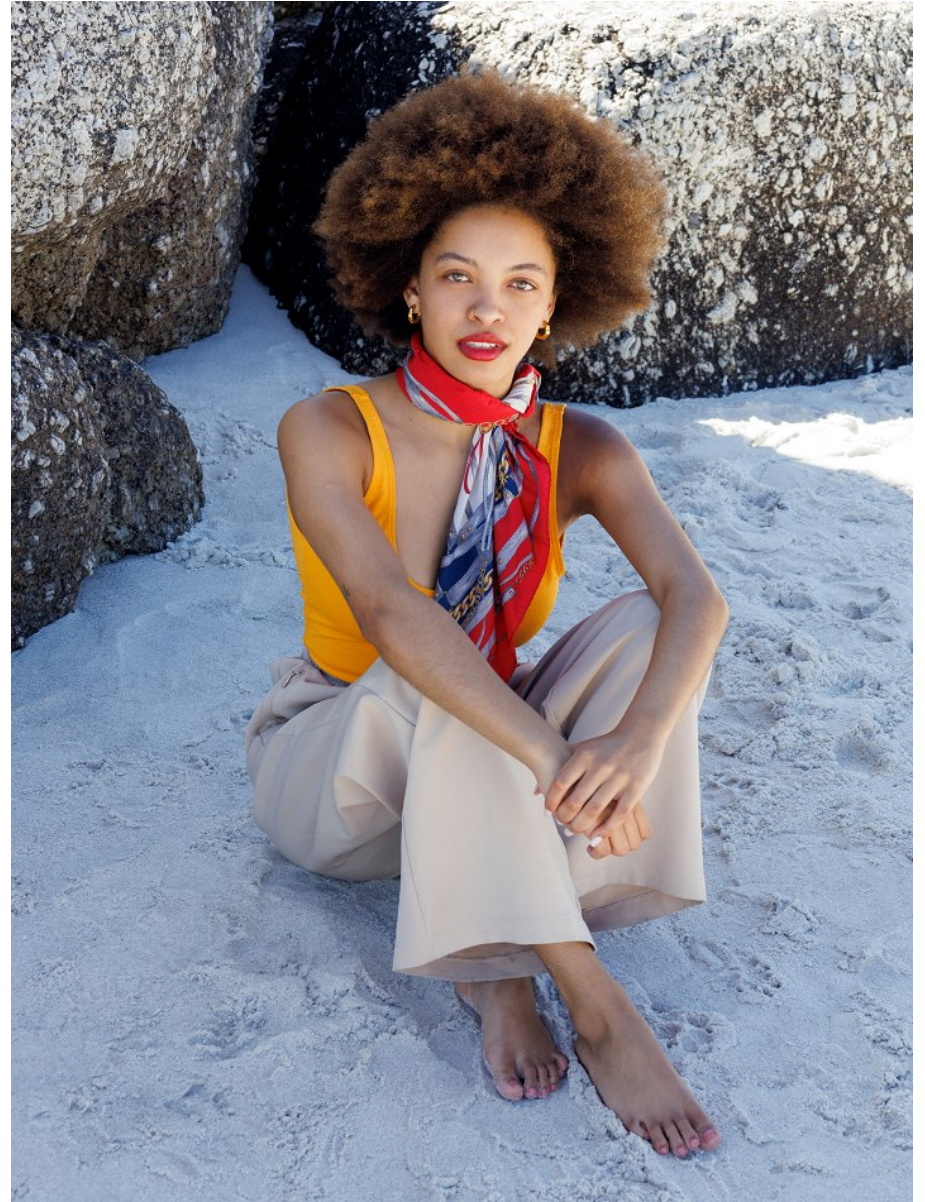

NICOLE THIKESON

Height: 158cm Bust: 80cm Waist: 66cm Hips: 85cm Shoe: 4 UK Hair: Light Brown Eyes: Green/Brown

NICOLE THIKESON

Height: 158cm Bust: 80cm Waist: 66cm Hips: 85cm Shoe: 4 UK Hair: Light Brown Eyes: Green/Brown

NICOLE THIKESON

Height: 158cm Bust: 80cm Waist: 66cm Hips: 85cm Shoe: 4 UK Hair: Light Brown Eyes: Green/Brown

citizen
A Division Of Boss Models

NICOLE THIKESON

Height: 158cm Bust: 80cm Waist: 66cm Hips: 85cm Shoe: 4 UK Hair: Light Brown Eyes: Green/Brown

citizen
A Division Of Boss Models

NICOLE THIKESON

Height: 158cm Bust: 80cm Waist: 66cm Hips: 85cm Shoe: 4 UK Hair: Light Brown Eyes: Green/Brown

citizen
A Division Of Boss Models

NICOLE THIKESON

Height: 158cm Bust: 80cm Waist: 66cm Hips: 85cm Shoe: 4 UK Hair: Light Brown Eyes: Green/Brown