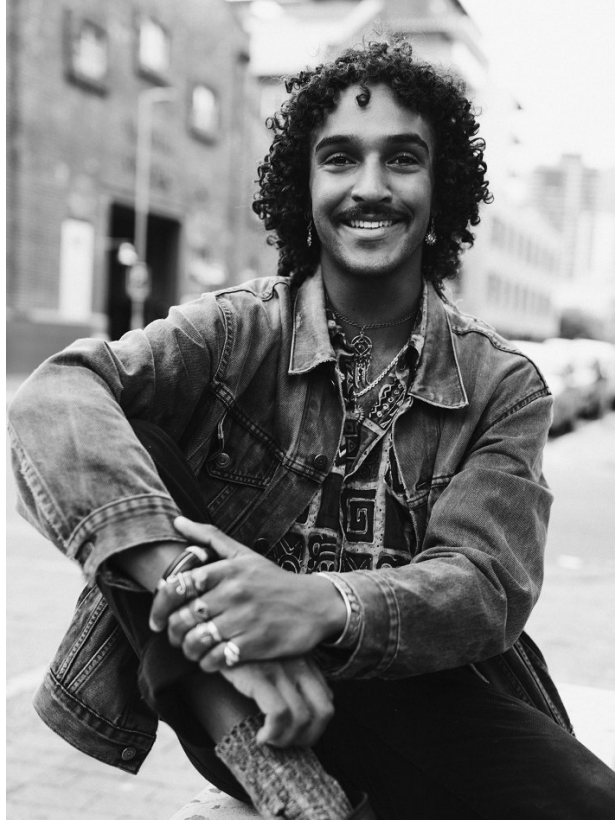

citizen
A Division Of Boss Models

ADAM JACOBS

Height: 175cm Chest: 92cm Waist: 79cm Suit: 37 R Shoe: 10.5 UK Hair: Brown Eyes: Brown

citizen
A Division Of Boss Models

ADAM JACOBS

Height: 175cm Chest: 92cm Waist: 79cm Suit: 37 R Shoe: 10.5 UK Hair: Brown Eyes: Brown