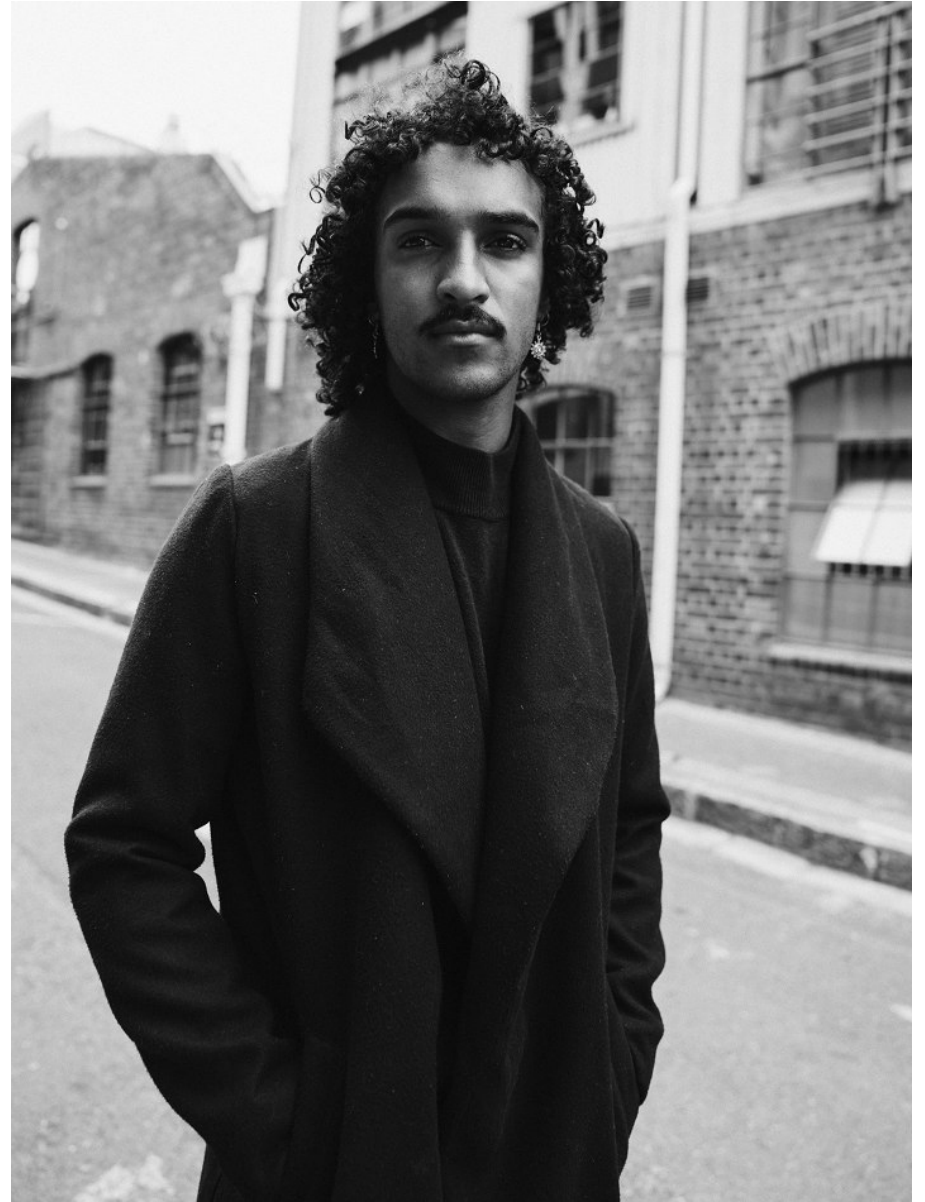

citizen
A Division Of Boss Models

ADAM JACOBS

Height: 175cm Chest: 92cm Waist: 79cm Suit: 37 R Shoe: 10.5 UK Hair: Brown Eyes: Brown

citizen
A Division Of Boss Models

ADAM JACOBS

Height: 175cm Chest: 92cm Waist: 79cm Suit: 37 R Shoe: 10.5 UK Hair: Brown Eyes: Brown

ADAM JACOBS

Height: 175cm Chest: 92cm Waist: 79cm Suit: 37 R Shoe: 10.5 UK Hair: Brown Eyes: Brown

citizen
A Division Of Boss Models

ADAM JACOBS

Height: 175cm Chest: 92cm Waist: 79cm Suit: 37 R Shoe: 10.5 UK Hair: Brown Eyes: Brown