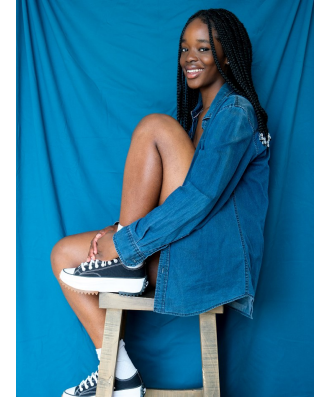

**citizen**  
*A Division Of Boss Models*

**JORDAN-LEIGH OKOH**

Height: 172cm Bust: 92cm Waist: 68cm Hips: 105cm Shoe: 6 UK Hair: Black Eyes: Black