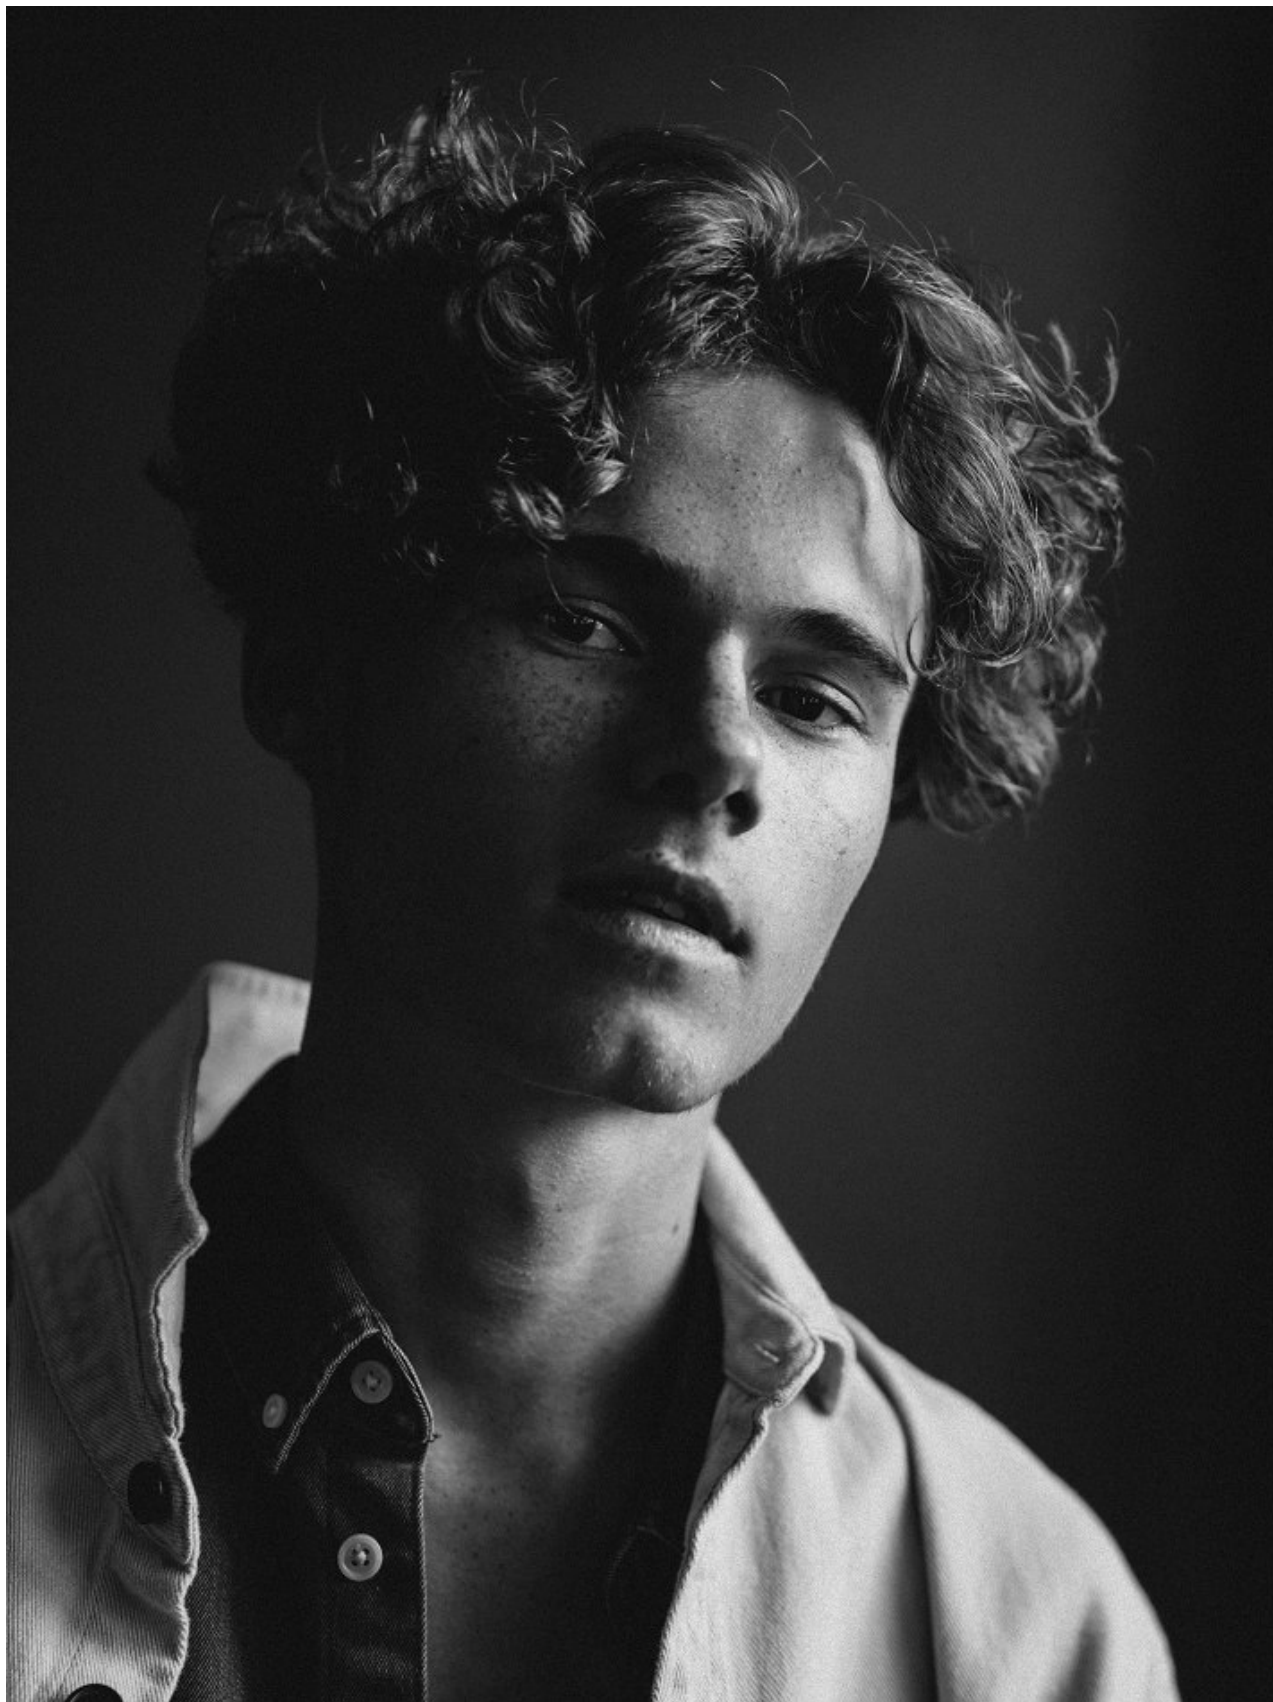

citizen
A Division Of Boss Models

HARRY HOOPER

Height: 177cm Chest: 91cm Waist: 69cm Suit: 36 S Shoe: 10 UK Hair: Dark Blonde Eyes: Brown

citizen
A Division Of Boss Models

HARRY HOOPER

Height: 177cm Chest: 91cm Waist: 69cm Suit: 36 S Shoe: 10 UK Hair: Dark Blonde Eyes: Brown