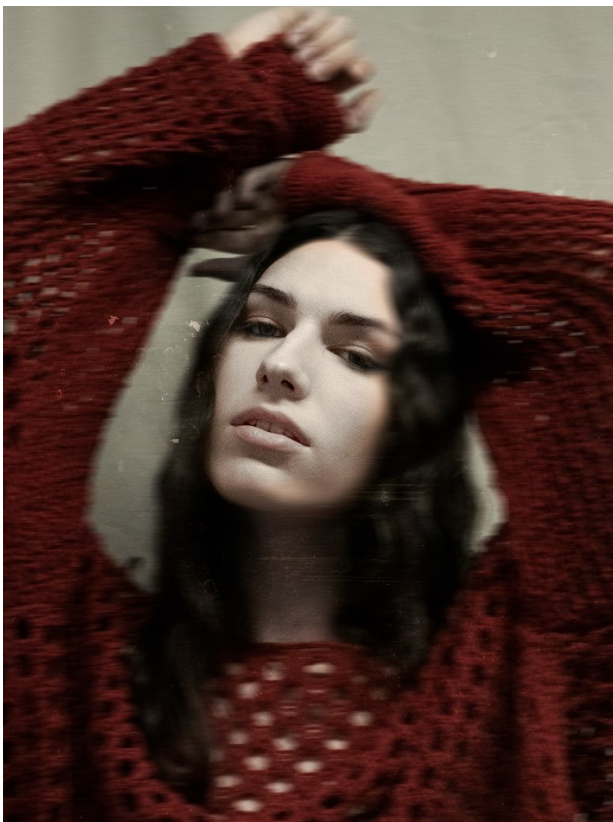

**citizen**  
*A Division Of Boss Models*

**WILLOW RYDER**

Height: 184cm Bust: 80cm Waist: 66cm Hips: 92cm Shoe: 9 UK Hair: Brunette Eyes: Blue/Green

**citizen**  
*A Division Of Boss Models*

**WILLOW RYDER**

Height: 184cm Bust: 80cm Waist: 66cm Hips: 92cm Shoe: 9 UK Hair: Brunette Eyes: Blue/Green

**WILLOW RYDER**

Height: 184cm Bust: 80cm Waist: 66cm Hips: 92cm Shoe: 9 UK Hair: Brunette Eyes: Blue/Green

**citizen**  
*A Division Of Boss Models*

**WILLOW RYDER**

Height: 184cm Bust: 80cm Waist: 66cm Hips: 92cm Shoe: 9 UK Hair: Brunette Eyes: Blue/Green

**citizen**  
*A Division Of Boss Models*

**WILLOW RYDER**

Height: 184cm Bust: 80cm Waist: 66cm Hips: 92cm Shoe: 9 UK Hair: Brunette Eyes: Blue/Green