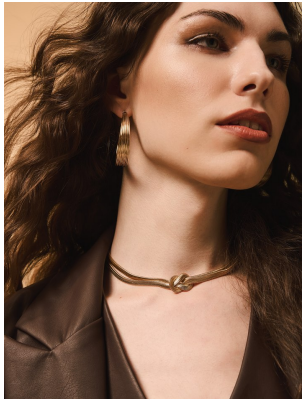

citizen

A Division Of Boss Models

WILLOW RYDER

Height: 184cm Bust: 80cm Waist: 66cm Hips: 92cm Shoe: 9 UK Hair: Brunette Eyes: Blue/Green

citizen
A Division Of Boss Models

WILLOW RYDER

Height: 184cm Bust: 80cm Waist: 66cm Hips: 92cm Shoe: 9 UK Hair: Brunette Eyes: Blue/Green