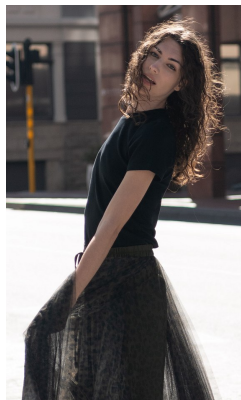

citizen

A Division Of Boss Models

WILLOW RYDER

Height: 184cm Bust: 80cm Waist: 66cm Hips: 92cm Shoe: 9 UK Hair: Brunette Eyes: Blue/Green

citizen
A Division Of Boss Models

WILLOW RYDER

Height: 184cm Bust: 80cm Waist: 66cm Hips: 92cm Shoe: 9 UK Hair: Brunette Eyes: Blue/Green