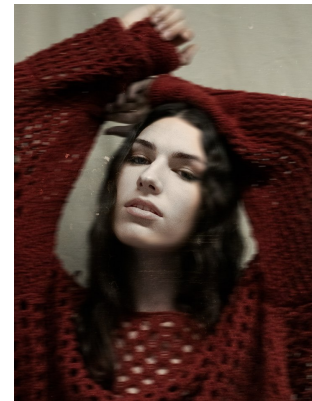

citizen

A Division Of Boss Models

WILLOW RYDER

Height: 184cm Bust: 80cm Waist: 66cm Hips: 92cm Shoe: 9 UK Hair: Brunette Eyes: Blue/Green

citizen
A Division Of Boss Models

WILLOW RYDER

Height: 184cm Bust: 80cm Waist: 66cm Hips: 92cm Shoe: 9 UK Hair: Brunette Eyes: Blue/Green